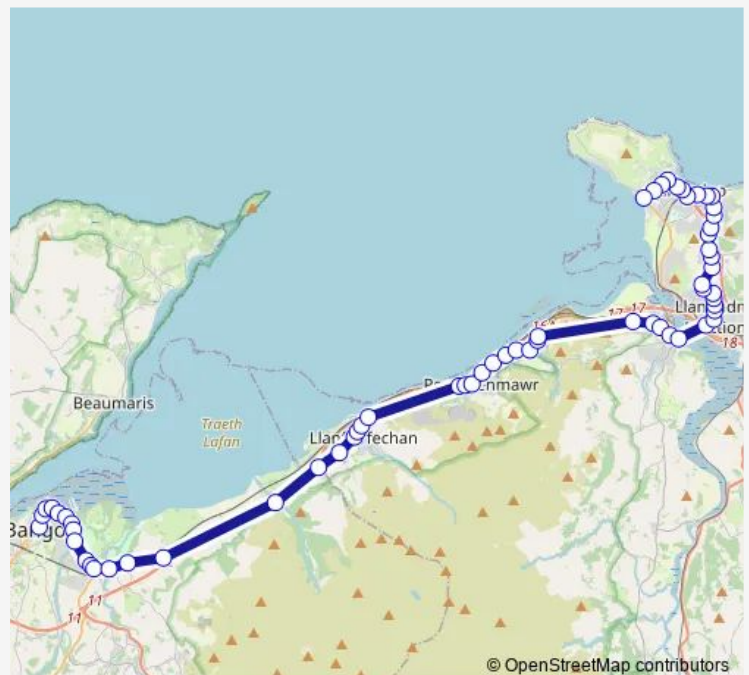

Bont Newydd

Plas y Berth

Plas Menai

Route schedule

Bangor Bus Station Stand E — Penmorfa West Shore

Monday 05:40-22:40

Tuesday 05:40-21:50

Wednesday 05:40-21:50

Thursday 05:40-22:40

Friday 05:40-22:40

Saturday 05:40-21:50

Sunday 07:21-22:40

Route info

Direction: Bangor Bus Station Stand E

Stops: 62

Trip Duration: 1 hour 9 min

■ 5 — Llandudno - Bangor via Penmaenmawr

BusMaps

Penmaen Park

Brookes Tarpaulin

New York Bridge

Llys Clwyd

Church Road

Pen-y-cae Football Ground