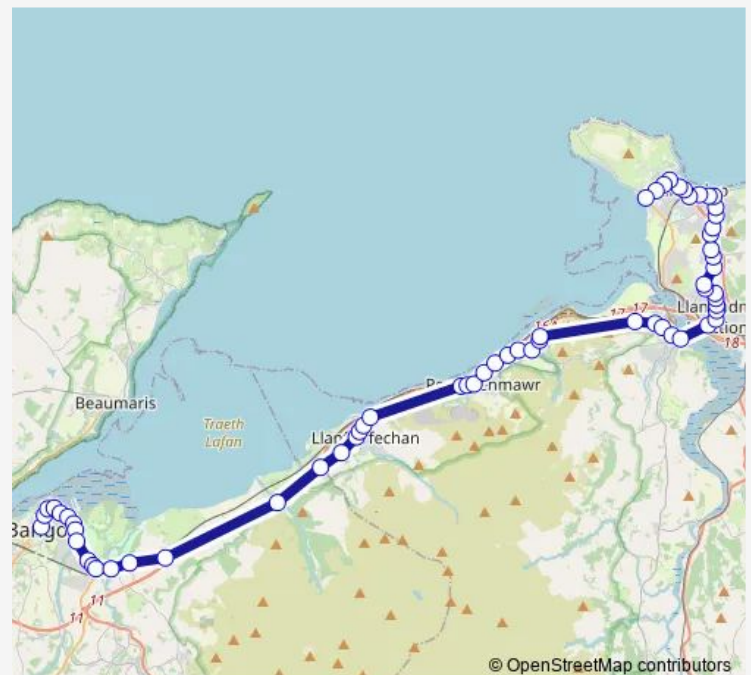

Thursday 05:30-22:40

Friday 05:30-22:40

Saturday 05:30-21:50

Sunday 07:21-22:40

Route info

Direction: Bangor Bus Station Stand E

Stops: 63

Trip Duration: 1 hour 9 min

5 — Llandudno - Bangor via Penmaenmawr

BusMaps

Plas Menai

Penmaen Park

Brookes Tarpaulin

New York Bridge

Llys Clwyd

Church Road