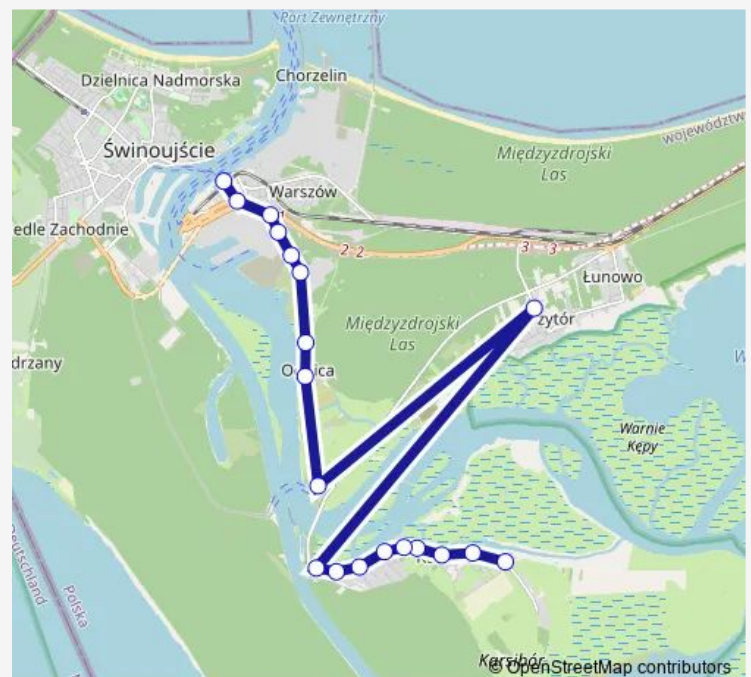

### Route schedule

Dworzec — 1 Maja - kościół

Monday 22:26

Tuesday 22:26

Wednesday 22:26

Thursday 22:26

Friday 22:26

Saturday 21:15-22:26

### Route info

Direction: Dworzec

Stops: 21

Trip Duration: 0 hour 31 min

## Route info

Direction: Łęgowa

Stops: 19

Trip Duration: 0 hour 35 min

## Route info

Direction: Dworzec

Stops: 18

Trip Duration: 0 hour 35 min

5 Bus time schedules and route maps are available in an offline PDF at [busmaps.com](https://busmaps.com). Use the [busmaps.com](https://busmaps.com) website to see live bus times, train schedule or subway schedule, and step-by-step directions for all public transit in Swinoujście