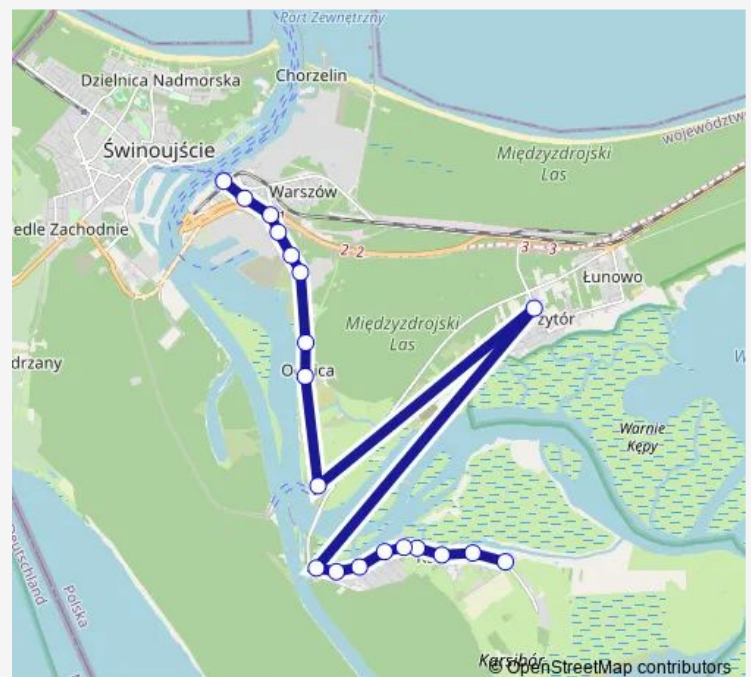

### Route schedule

Dworzec — Łęgowa

Monday 22:26

Tuesday 22:26

Wednesday 22:26

Thursday 22:26

Friday 22:26

Saturday 21:15-22:26

### Route info

Direction: Dworzec

Stops: 22

Trip Duration: 0 hour 33 min

5

BusMaps

## Route info

Direction: Łęgowa

Stops: 19

Trip Duration: 0 hour 35 min

## Route info

Direction: Dworzec

Stops: 18

Trip Duration: 0 hour 35 min

5 Bus time schedules and route maps are available in an offline PDF at [busmaps.com](https://busmaps.com). Use the [busmaps.com](https://busmaps.com) website to see live bus times, train schedule or subway schedule, and step-by-step directions for all public transit in Swinoujście