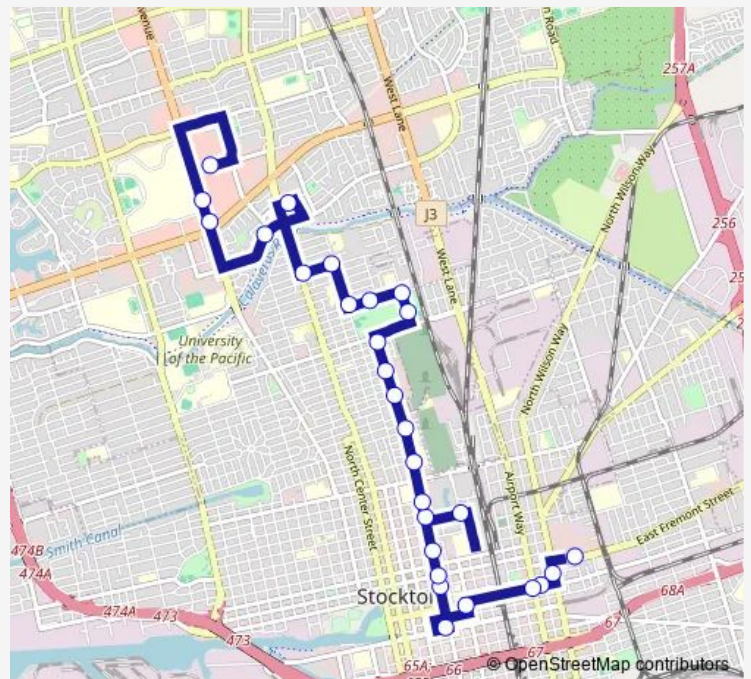

Wilson Wy & Lindsay St FS Southbound

Miner Ave & Sierra Nevada FS Westbound

Miner Ave & Airport Way FS Westbound

Stanislaus & Miner Av FS Southbound

Downtown Transit Center Weber Ave

California St & Fremont St NS/Nb

California St & Geary Mb/Nb

California St & Arcade St FS/Nb

California St & Sonoma Av FS/Nb

Alvarado & Alpine FS/Nb

Alvarado & Fulton NS/Nb

Fulton @ 517 Fulton Mb/Wb

Fulton & Sutter NS/Wb

**Route schedule**

Fremont St & Eastland Plaza Main Building Westbound — Mall Transfer (North)

Monday 08:30-18:30

Tuesday 08:30-18:30

Wednesday 08:30-18:30

Thursday 08:30-18:30

Friday 08:30-18:30

Saturday —

Sunday —

**Route info**

Direction: Fremont St & Eastland Plaza Main Building Westbound

Stops: 28

Trip Duration: 0 hour 45 min

5 — Metro Hopper-Central Stockton

Essex St & Sutter FS/Wb

Essex St & El Dorado NS Westbound