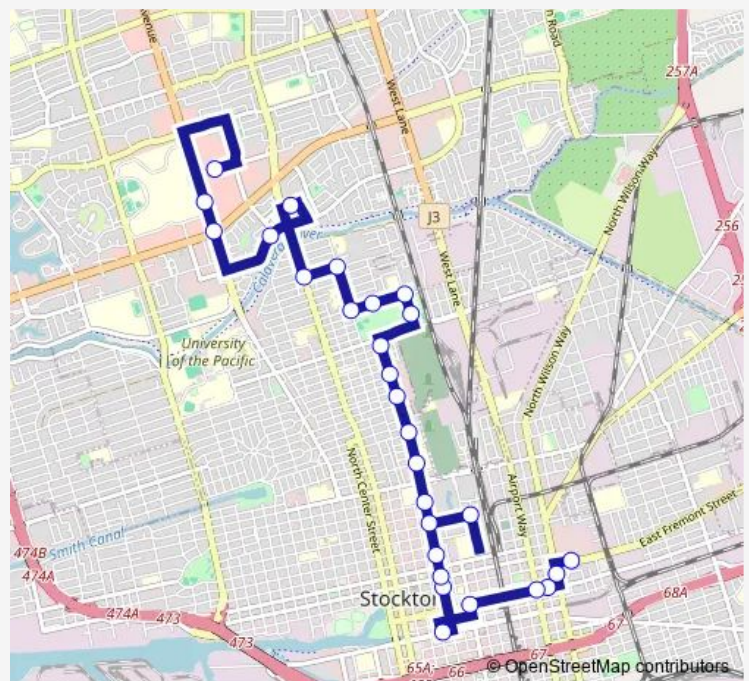

### Route schedule

Fremont ST & Eastland Plaza MB Wb — Mall Transfer ARR (North)

Monday	08:30-18:30
Tuesday	08:30-18:30
Wednesday	08:30-18:30
Thursday	08:30-18:30
Friday	08:30-18:30
Saturday	—
Sunday	—

### Route info

Direction: Fremont ST & Eastland Plaza MB Wb

Stops: 28

Trip Duration: 0 hour 45 min

5 — Metro Hopper - Central Stockton

Essex ST & Sutter FS/Wb

Essex ST & EL Dorado NS Wb

Jamestown & Shelley FS/Eb

## Direction

Mall Transfer ARR (North) — Fremont ST & Eastland Plaza  
MB Wb

26 stops

[Open route schedule](#)

Mall Transfer ARR (North)

Pacific AV & March FS/Sb

Bianchi RD & Claremont AVE NS Eb

EL Dorado & Jamestown FS/Sb

## Route info

Direction: Mall Transfer ARR (North)

Stops: 26

Trip Duration: 0 hour 55 min

Miner AVE & Wilson NS Eb

Fremont ST & Eastland Plaza MB Wb

5 Bus time schedules and route maps are available in an offline PDF at [busmaps.com](https://busmaps.com). Use the [busmaps.com](https://busmaps.com) website to see live bus times, train schedule or subway schedule, and step-by-step directions for all public transit in Stockton