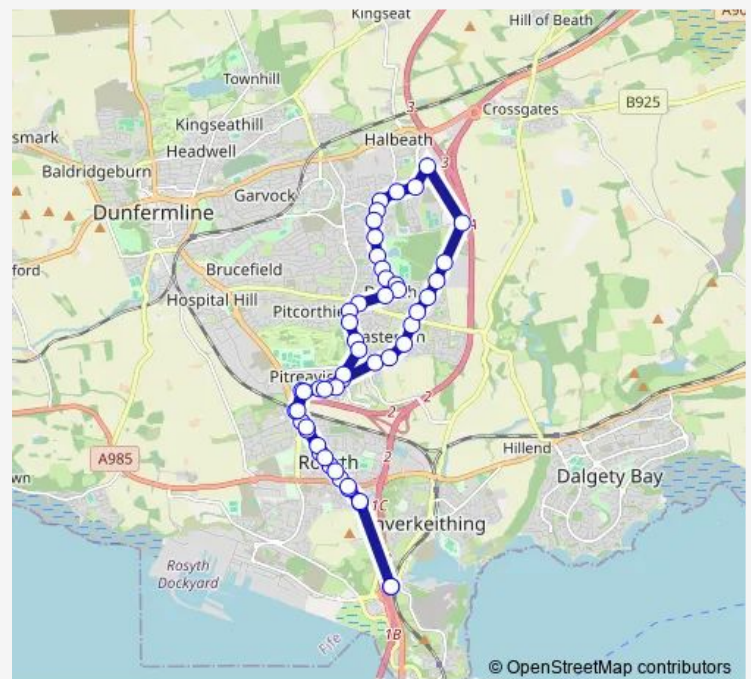

Nithsdale Place

Lorn Place

Amazon Way

Route schedule

Park & Ride — Park & Ride

Monday 05:50-23:25

Tuesday 05:50-23:25

Wednesday 05:50-23:25

Thursday 05:50-23:25

Friday 05:50-23:25

Saturday 05:50-23:25

Sunday 06:20-23:25

Route info

Direction: Park & Ride

Stops: 52

Trip Duration: 0 hour 53 min

5 — Ferrytoll Park and Ride - Ferrytoll Park and Ride

Learning Campus

Fife Leisure Park

Shin Way

Lochy Rise

Birnam Gardens

Dunlin Drive

Fieldfare View