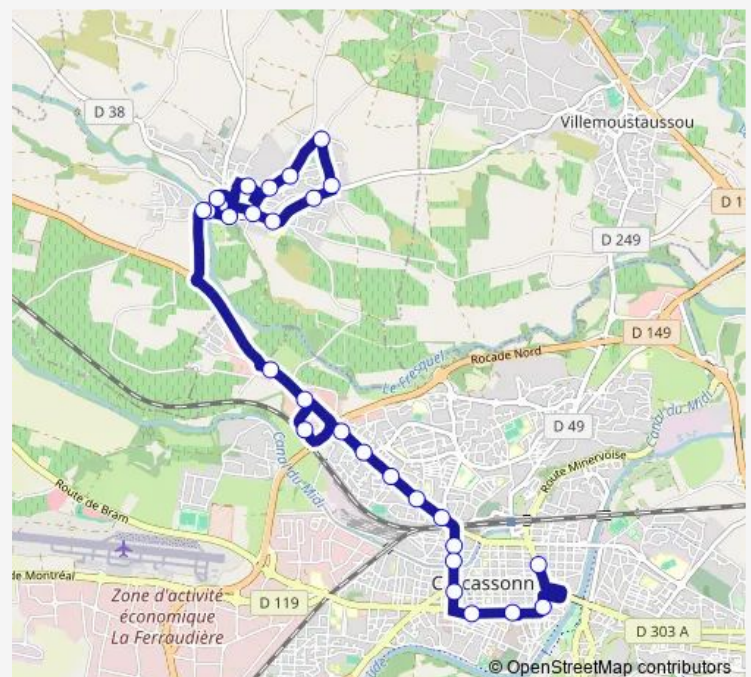

### Route schedule

Boulodrome Pennautier — Fleming Charles Cros

Monday 07:18-08:10

Tuesday 07:18-08:10

Wednesday 07:18-08:10

Thursday 07:18-08:10

Friday 07:18-08:10

Saturday —

### Route info

Direction: Boulodrome Pennautier

Stops: 22

Trip Duration: 0 hour 36 min

5 — Pennautier - Gambetta

BusMaps