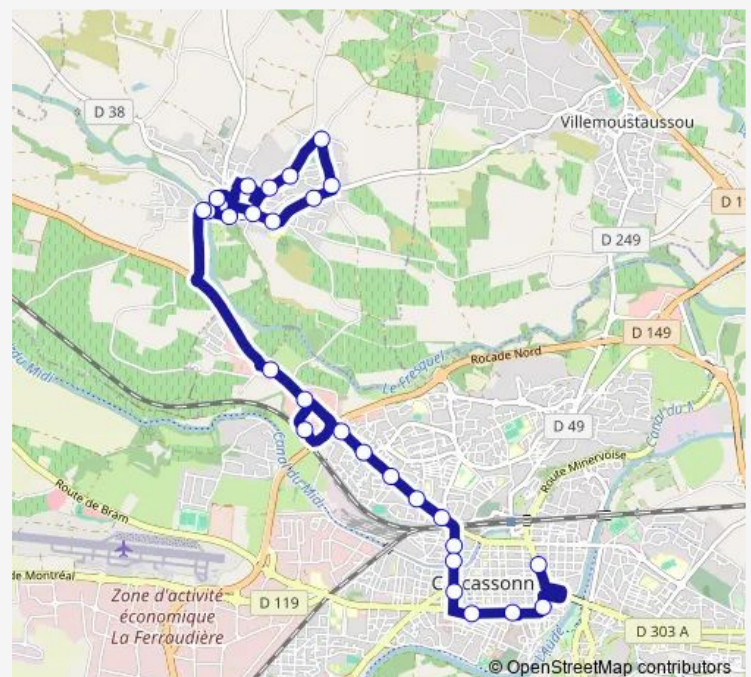

Thursday 07:18-08:10

Friday 07:18-08:10

Saturday —

Sunday —

Route info

Direction: Boulodrome Pennautier

Stops: 22

Trip Duration: 0 hour 36 min

5 — Pennautier - Gambetta

Direction

Boulodrome Pennautier — Gambetta Jean Jaures

27 stops

[Open route schedule](#)

Boulodrome Pennautier

Mairie Pennautier

Ecole Pennautier