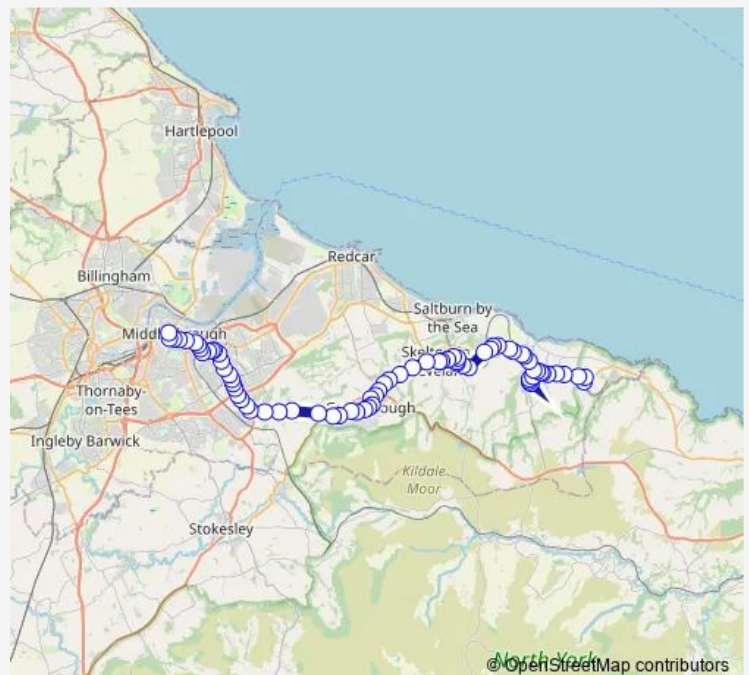

### Direction

Bus Station Stand 8 — Ryelands Park

66 stops

[Open route schedule](#)

Bus Station Stand 8

Centre Square

Teesside University

Myrtle Street

### Route schedule

Bus Station Stand 8 — Ryelands Park

Monday 07:20-22:20

Tuesday 18:15-22:20

Wednesday 18:15-22:20

Thursday 18:15-22:20

Friday 07:20-22:20

Saturday 18:15-22:20

### Route info

Direction: Bus Station Stand 8

Stops: 66

Trip Duration: 1 hour 4 min

■ 5 — Middlesbrough - Easington/Lingdale

BusMaps

Bank Top

Swans Corner Roundabout

## Route info

Direction: Bus Station Stand 8

Stops: 75

Trip Duration: 1 hour 29 min

Cross Keys Inn

Windlebridge Roundabout

Falcon Way

Heron Gate