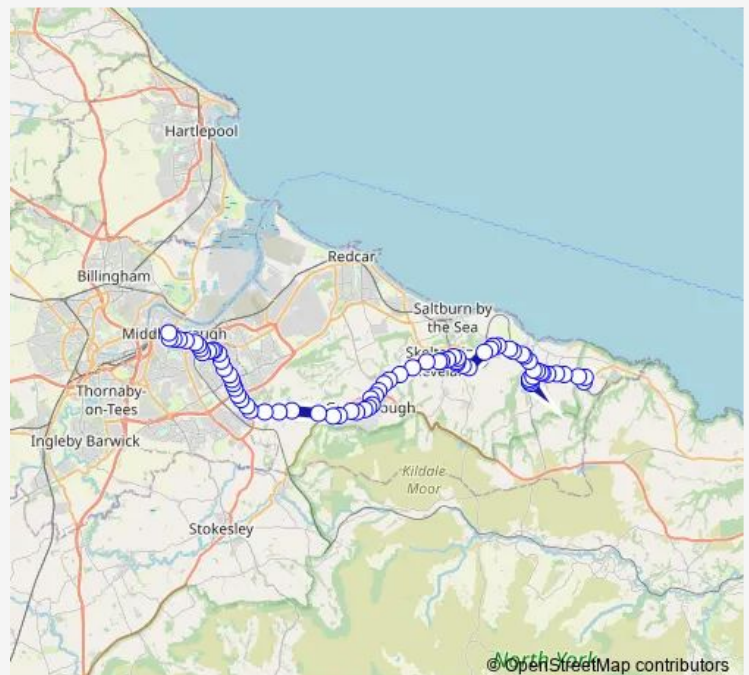

The Hall Close

Westbank Road

Lyndhurst Gardens

Route schedule

Bus Station Stand 8 — Ryelands Park

Monday 07:20-22:20

Tuesday 18:15-22:20

Wednesday 18:15-22:20

Thursday 18:15-22:20

Friday 07:20-22:20

Saturday 18:15-22:20

Sunday 07:20-22:20

Route info

Direction: Bus Station Stand 8

Stops: 66

Trip Duration: 1 hour 1 min

■ 5 — Middlesbrough - Easington/Lingdale

BusMaps

Bank Top

Swans Corner Roundabout

Upsall Grange Farm

Upsall Cottages

Cross Keys Inn

Windlebridge Roundabout

Falcon Way

Heron Gate

West End Avenue

The Ship

Market Place

Avenue Place

Police Station

The Laurence Jackson School