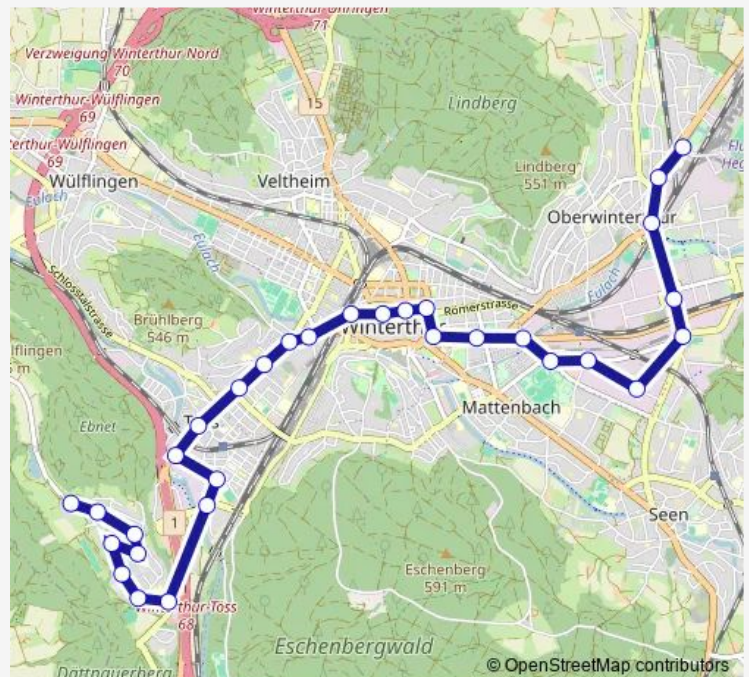

### Route schedule

Winterthur, Hauptbahnhof — Winterthur, Dätt nau

Monday	24:48 <sup>+1</sup>
Tuesday	24:48 <sup>+1</sup>
Wednesday	24:48 <sup>+1</sup>
Thursday	24:48 <sup>+1</sup>
Friday	24:48 <sup>+1</sup>
Saturday	24:48 <sup>+1</sup>
Sunday	24:48 <sup>+1</sup>

### Route info

Direction: Winterthur, Hauptbahnhof

Stops: 18

Trip Duration: 0 hour 19 min

## Direction

Winterthur, Dätt nau — Winterthur, Technorama

31 stops

[Open route schedule](#)

Winterthur, Dätt nau

Winterthur, Hedy Hahnloser

Winterthur, Neubruch

Winterthur, Bolrebenweg