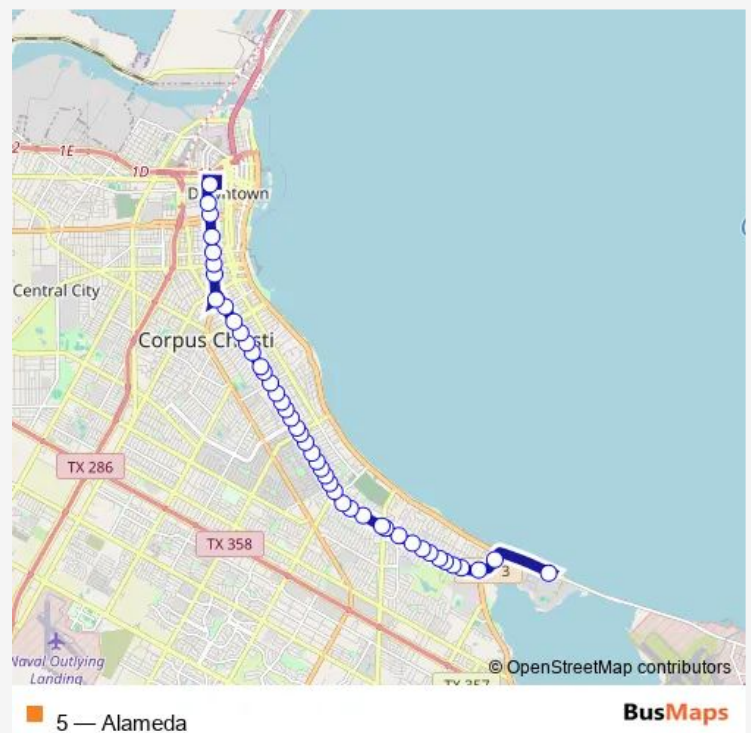

529-Alameda @ Coral

530-Alameda @ Dolphin

531-Alameda @ Bermuda

Route schedule

Texas A&M University — Staples St Station Lane M

Monday 06:15-19:15

Tuesday 06:15-19:15

Wednesday 06:15-19:15

Thursday 06:15-19:15

Friday 06:15-21:15

Saturday 08:15-21:15

Sunday 08:15-19:15

Route info

Direction: Texas A&M University

Stops: 45

Trip Duration: 0 hour 40 min

Direction

Staples Street Station Bay D — 3rd @ Bldg 8

52 stops

[Open route schedule](#)

Staples Street Station Bay D

302-Staples @ Mussett

304-Staples @ Laredo

306-Staples @ Coleman

Friday 06:30-20:30

Saturday 08:30-20:30

Sunday 08:30-19:30

Route info

Direction: Staples Street Station Bay D

Stops: 47

Trip Duration: 0 hour 37 min

432-Alameda @ Williamson