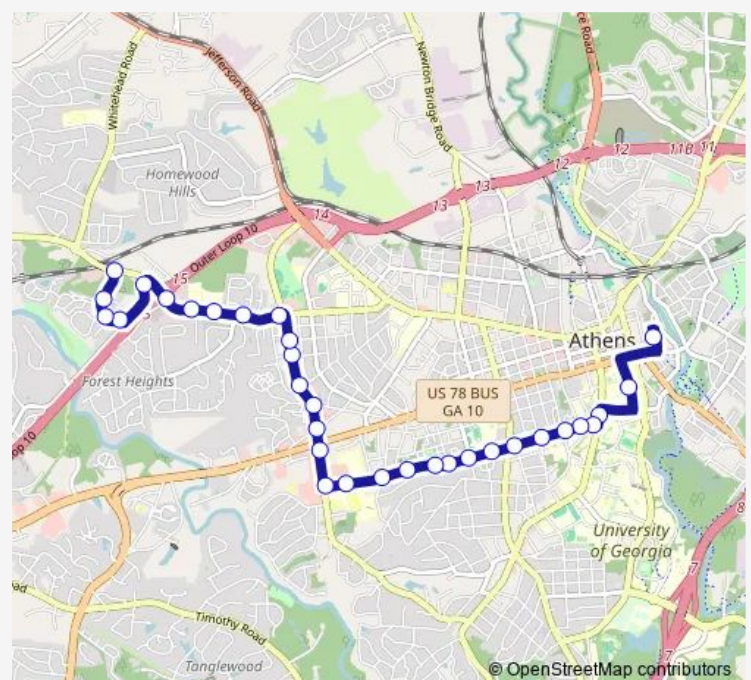

### Route schedule

Westchester and Tallassee Ib — Multimodal Transportation Center

Monday 06:15-20:12

Tuesday 06:15-20:12

Wednesday 06:15-20:12

Thursday 06:15-20:42

Friday 06:15-20:42

Saturday 07:42-20:42

### Route info

Direction: Westchester and Tallassee Ib

Stops: 29

Trip Duration: 0 hour 30 min

5 — Beechwood - Baxter

Baxter and Bloomfield Ib

Baxter St at Church St Ib

Baxter St at Finley St Ib

## Route info

Direction: Multimodal Transportation Center

Stops: 32

Trip Duration: 0 hour 34 min

Oglethorpe Elem Sch OB 2

Oglethorpe Ave at Resource Medical Ob

Oglethorpe Ave at Ga 10 Loop Ob

Mitchell Bridge Rd at Tallassee Rd Ob