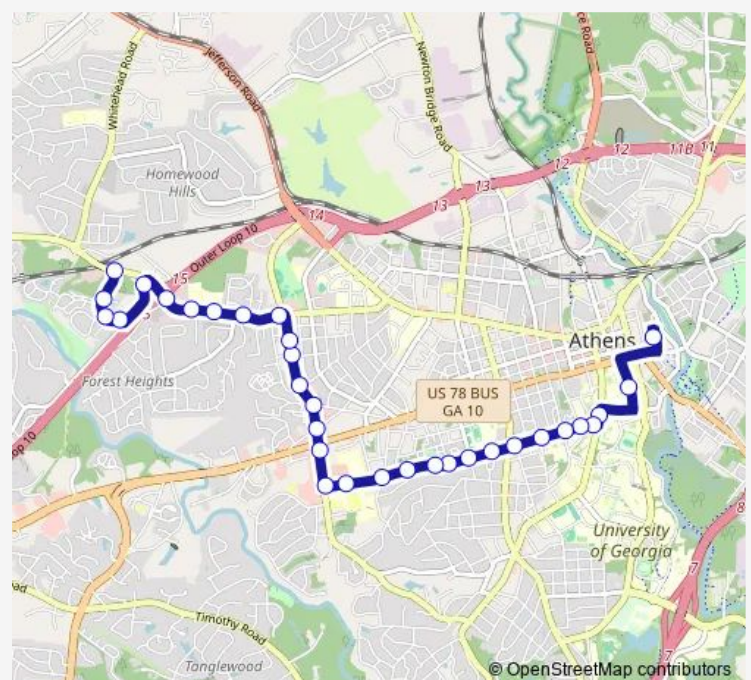

Wednesday 06:15-20:12

Thursday 06:15-20:42

Friday 06:15-20:42

Saturday 07:42-20:42

Sunday 07:42-20:42

Route info

Direction: Westchester and Tallassee Ib

Stops: 29

Trip Duration: 0 hour 31 min

5 — Beechwood - Baxter

Baxter and Bloomfield Ib

Baxter St at Church St Ib

Baxter St at Finley St Ib

Baxter St at E Cloverhurst Ave Ib

Hull St and Baxter St Ib

Wray St and Lumpkin St

UGA Arch (Downtown Athens)

Multimodal Transportation Center

Direction

Multimodal Transportation Center — Westchester and Tallassee Ib

32 stops

[Open route schedule](#)

Multimodal Transportation Center

UGA Main Library

Route info

Direction: Multimodal Transportation Center

Stops: 32

Trip Duration: 0 hour 34 min

Oglethorpe Elem Sch OB 2

Oglethorpe Ave at Resource Medical Ob

Oglethorpe Ave at Ga 10 Loop Ob

Mitchell Bridge Rd at Tallassee Rd Ob