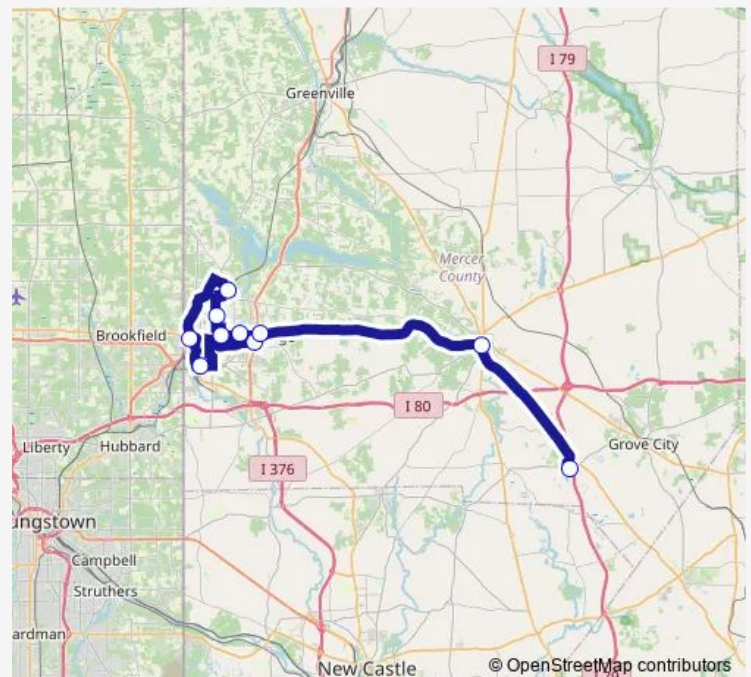

Friday 12:50

Saturday —

Sunday —

Route info

Direction: Outletmall

Stops: 12

Trip Duration: 3 hour 20 min

5 — Courthouse

Direction

Getgo — Outletmall

10 stops

[Open route schedule](#)

Getgo

Farrell City Building

Downtown Sharon

Sharpsville Plaza

Buhl Park - Country Club

Country Fair

Giant Eagle

Shenango Valley Mall

Courthouse

Outletmall

Route schedule

Getgo — Outletmall

Direction: Getgo

Stops: 10

Trip Duration: 1 hour 35 min

Direction

Sheetzmercerc — Farrell City Building

9 stops

[Open route schedule](#)

Sheetzmercerc