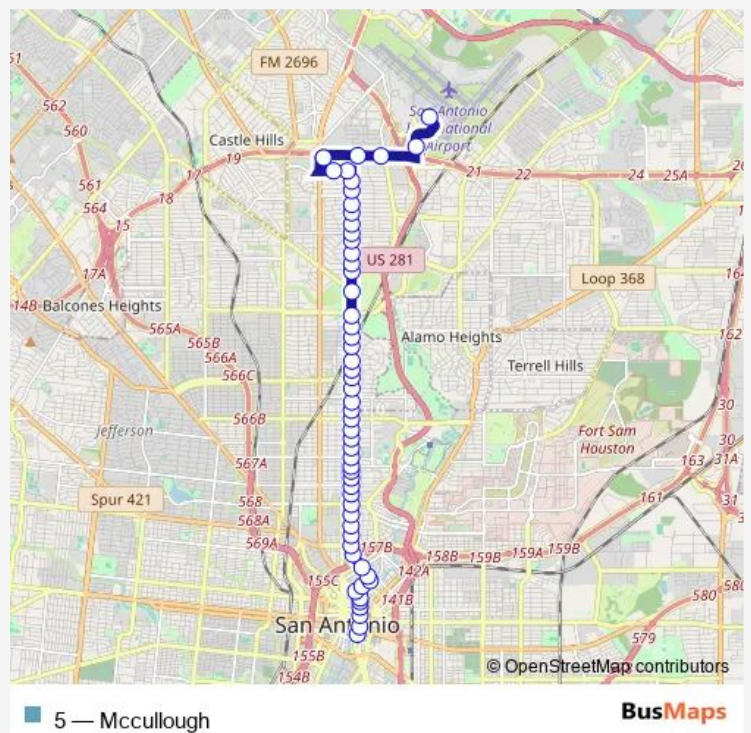

Bus 5 Mccullough

[Go to website](#)

Direction
 San Antonio International Airport — ST. Mary'S & Commerce

51 stops

[Open route schedule](#)

- San Antonio International Airport
- Airport Blvd. & Northern Blvd.
- Loop 410 W Access RD. & Mertz
- LOOP 410 & MCCULLOUGH
- NORTH STAR TRANSIT CENTER
- Mccullough between Loop 410 & Rector
- Mccullough & Birchleaf
- Mccullough & Rampart
- Mccullough & Sprucewood
- Mccullough & Pinewood
- Mccullough & Maplewood
- Mccullough & Shadywood
- Mccullough & Oblate
- Mccullough Bet. Barbara & Shannon L
- Mccullough & Linda
- Mccullough & Harriett
- Mccullough & Rilla Vista
- Mccullough & Jackson-Keller
- Mccullough & Basse
- Mccullough & Contour DR. (EL Mont
- Mccullough & Hermine

Route info

Direction: San Antonio International Airport

Stops: 51

Trip Duration: 0 hour 35 min

Mccullough & Mandalay

Mccullough Opposite Wildwood

Mccullough & Joy

Mccullough & Horace

ST. Mary'S & Pecan

ST. Mary'S & Commerce

Direction

Navarro Opposite Villita — San Antonio International Airport

55 stops

[Open route schedule](#)

Navarro Opposite Villita

Navarro & Commerce

Direction: Navarro Opposite Villita

Stops: 55

Trip Duration: 0 hour 43 min

Mccullough & Bushnell

Mccullough & Schreiner

Mccullough & Hildebrand

Mccullough & Annie

Mccullough & Thelma