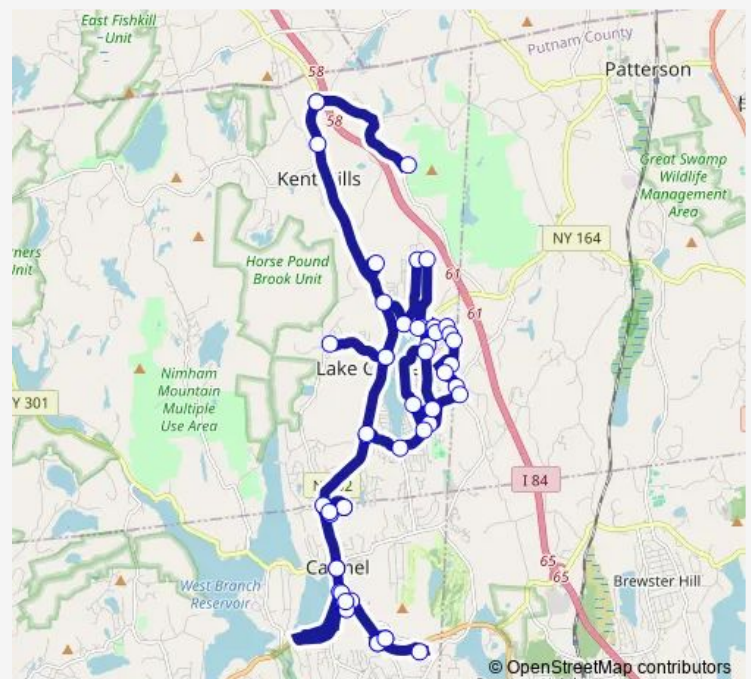

Rte. 52 & North Terry Hill Rd.

O/C Kent Apartments

O/C Route 52 and Ludingtonville Rd.

O/C Ludingtonville Rd./Nursing Home

Rte. 52 & North Terry Hill Rd.

North Terry Hill Rd. & Putnam Dr.

Putnam Dr. & Knollcrest Rd.

Knollcrest Rd. & Longfellow Dr.

Longfellow Dr. & Rte. 311

Rte. 311 & Terry Hill Rd.

Terry Hill Rd. & Lakeshore Dr E.

O/C Lake Shore Drive E & Montrose Dr

O/C Beechmont Rd. & Montrose Dr.

O/C Beechmont Rd & Vernon Dr

O/C Vernon Dr & Woodstock Rd

O/C Echo Rd & Vernon Dr

O/C Clubhouse Dr. & Vernon Rd.

Terry Hill Rd. & Montrose Dr.

Terry Hill Rd. & Fair St.

Route schedule

Putnam Plaza (outbound) — Putnam Plaza (inbound)

Monday	04:50
Tuesday	04:50
Wednesday	04:50
Thursday	04:50
Friday	04:50
Saturday	—
Sunday	—

Route info

Direction: Putnam Plaza (outbound)

Stops: 35

Trip Duration: 0 hour 40 min

5 — Carmel, Kent, Lake Carmel

Fair St. & Towners Rd.

Towners Rd. & E. Croton Dr.

E. Croton, Purchase & Cottage