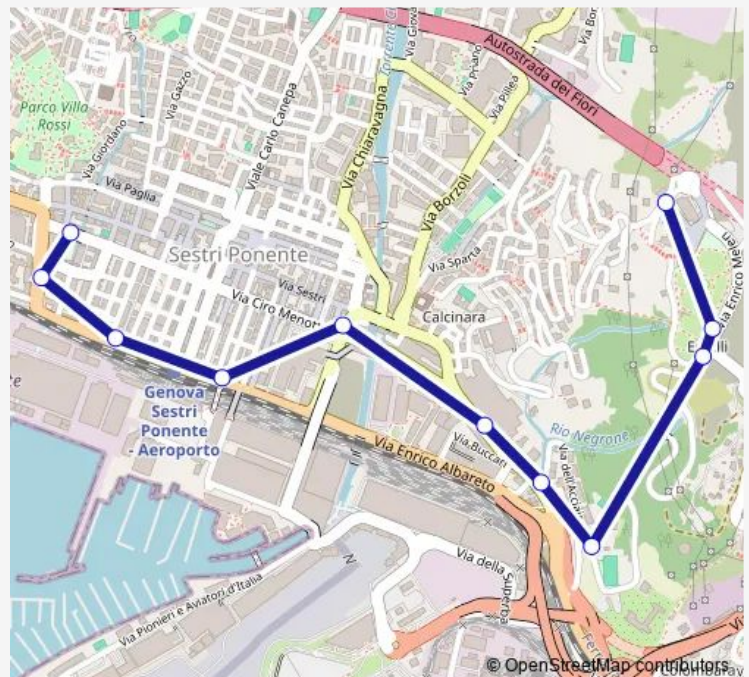

Saturday —

Sunday —

Route info

Direction: Erzelli/Capolinea

Stops: 11

Trip Duration: 0 hour 12 min

■ 5 — Via di Francia - Erzelli (Polo tecnologico)

Direction

Menotti 1/Soliman — Erzelli/Capolinea

8 stops

[Open route schedule](#)

Menotti 1/Soliman

Biancheri/Capolinea

Puccini/Sestri FS Aeroporto

Melen 1/

Melen 2/

Melen 3/

Melen 4/Great Campus

Erzelli/Capolinea

Route schedule

Menotti 1/Soliman — Erzelli/Capolinea

Monday	07:05-19:22
Tuesday	07:05-19:22
Wednesday	07:05-19:22
Thursday	07:05-19:22
Friday	07:05-19:22
Saturday	—
Sunday	—

Route info

Direction: Menotti 1/Soliman

Stops: 8

Trip Duration: 0 hour 13 min

5 Bus time schedules and route maps are available in an offline PDF at busmaps.com. Use the busmaps.com website to see live bus times, train schedule or subway schedule, and step-by-step directions for all public transit in Genoa