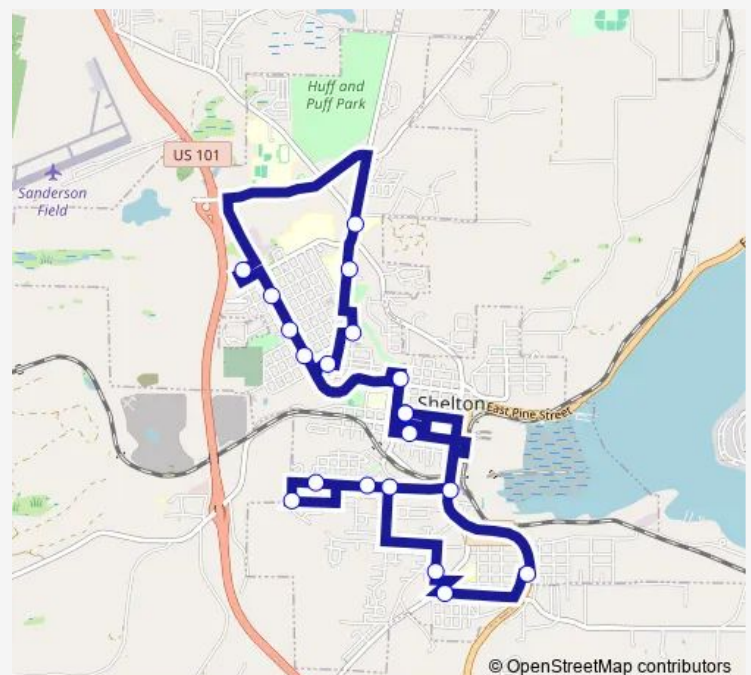

Birch and B Street

12th and King Street

N 13th St & Professional Way

N 13th St & Olympic College

Gateway Center

Berkeley Square

Olympic Hwy N & F St

Olympic Hwy & C St

1st st @ Shelton School District Office

Cota & 5th @ Peninsula Credit Union

Transit-Community Center (Tcc)

Route schedule

Transit-Community Center (Tcc) — Transit-Community Center (Tcc)

Monday 07:30-18:30

Tuesday 07:30-18:30

Wednesday 07:30-18:30

Thursday 07:30-18:30

Friday 07:30-18:30

Saturday 08:30-17:30

Sunday —

Route info

Direction: Transit-Community Center (Tcc)

Stops: 21

Trip Duration: 0 hour 50 min

5 — Shelton South Loop

5 Bus time schedules and route maps are available in an offline PDF at busmaps.com. Use the busmaps.com website to see live bus times, train schedule or subway schedule, and step-by-step directions for all public transit in Shelton