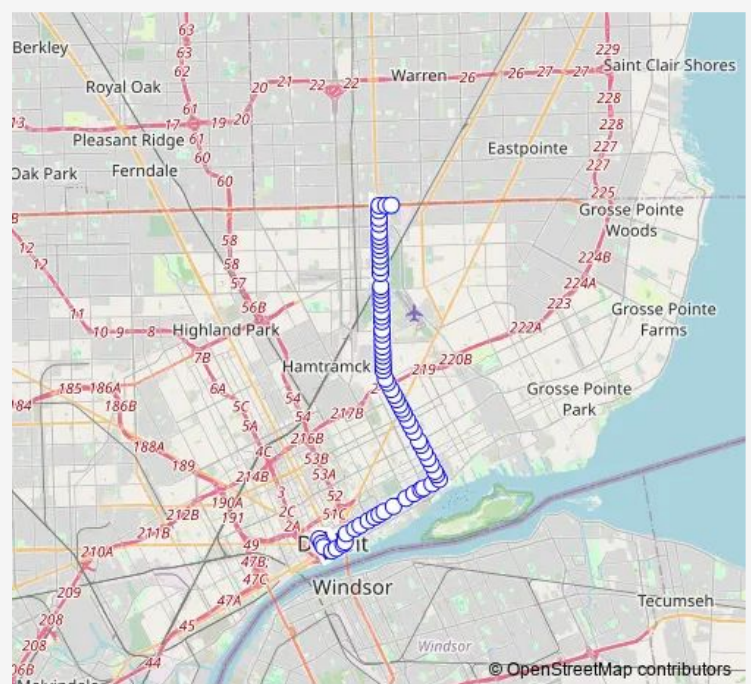

Bus 5 Van Dyke-Lafayette

[Go to website](#)

Direction

8 Mile @ Bel Air Center — Rosa Parks Transit Center - Deboarding

71 stops

[Open route schedule](#)

8 Mile @ Bel Air Center

Van Dyke & 8 Mile

Van Dyke & Hildale

Van Dyke & Stockton

Van Dyke & Nevada

Van Dyke & Iowa

Van Dyke & Davison

Van Dyke & McNichols

Van Dyke & Nuernberg

Van Dyke & Dobel

Van Dyke & Forestlawn

Van Dyke & Dubay

Van Dyke & Elgin

Route schedule

8 Mile @ Bel Air Center — Rosa Parks Transit Center - Deboarding

Monday	03:35-02:35 ⁺¹
Tuesday	03:35-02:35 ⁺¹
Wednesday	03:35-02:35 ⁺¹
Thursday	03:35-02:35 ⁺¹
Friday	03:35-02:35 ⁺¹
Saturday	03:35-02:36 ⁺¹
Sunday	03:36-02:35 ⁺¹

Route info

Direction: 8 Mile @ Bel Air Center

Stops: 71

Trip Duration: 0 hour 38 min

5 — Van Dyke-Lafayette

Van Dyke & Palmetto

Van Dyke & Tappan

Van Dyke & Lynch