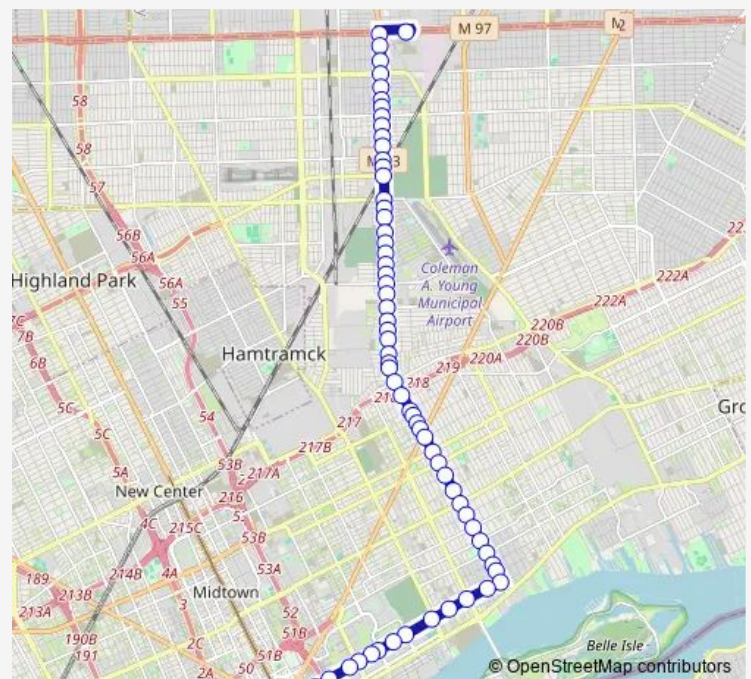

Lafayette & E Grand Bl

Lafayette & Baldwin

Van Dyke & Lafayette

Route schedule

Rosa Parks Transit Center - Bay 11 — 8 Mile @ Bel Air Center

Monday 03:49-02:49⁺¹

Tuesday 03:49-02:49⁺¹

Wednesday 03:49-02:49⁺¹

Thursday 03:49-02:49⁺¹

Friday 03:49-02:49⁺¹

Saturday 03:50-02:52⁺¹

Sunday 03:50-02:50⁺¹

Route info

Direction: Rosa Parks Transit Center - Bay 11

Stops: 71

Trip Duration: 0 hour 47 min

8 Mile & Van Dyke

8 Mile & Veach

8 Mile @ Bel Air Center

Direction

8 Mile @ Bel Air Center — Rosa Parks Transit Center - Deboarding

71 stops

[Open route schedule](#)

8 Mile @ Bel Air Center

Washington & Lafayette

Michigan & Washington

Rosa Parks Transit Center - Deboarding

5 Bus time schedules and route maps are available in an offline PDF at busmaps.com. Use the busmaps.com website to see live bus times, train schedule or subway schedule, and step-by-step directions for all public transit in Detroit