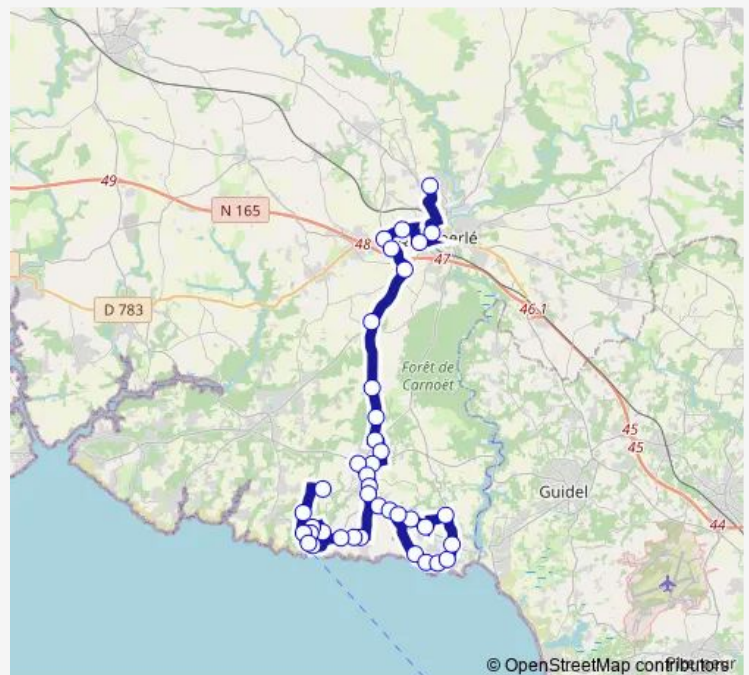

Wednesday —

Thursday 16:30

Friday 16:30

Saturday —

Sunday —

Route info

Direction: Gare Sncf

Stops: 6

Trip Duration: 0 hour 9 min

5 — Doëlan - Clohars-Carnoët - Quimperlé

Direction

Kerbertrand (parking) — Kervennou

12 stops

[Open route schedule](#)

Kerbertrand (parking)

Place Nava Centre