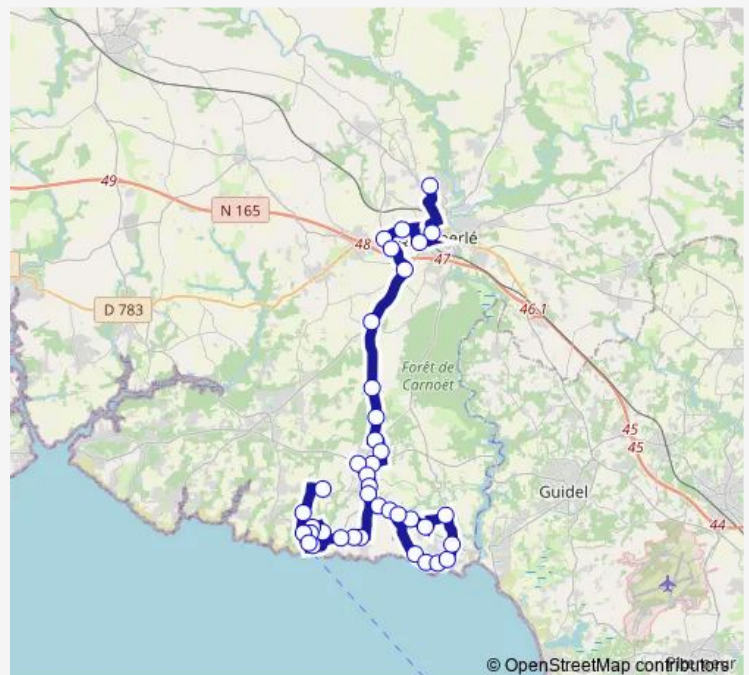

Friday 16:30

Saturday —

Sunday —

Route info

Direction: Gare Sncf

Stops: 6

Trip Duration: 0 hour 9 min

Direction

Kerbertrand (parking) — Kervennou

12 stops

[Open route schedule](#)

Kerbertrand (parking)

Place Nava Centre

Roziou

Kergripp

Doëlan Rive Gauche

Pont Du

Prat Foën

La Grange

Stang Vernic

Doëlan Rive Droite

Kerviglouse

Kervennou

Route schedule