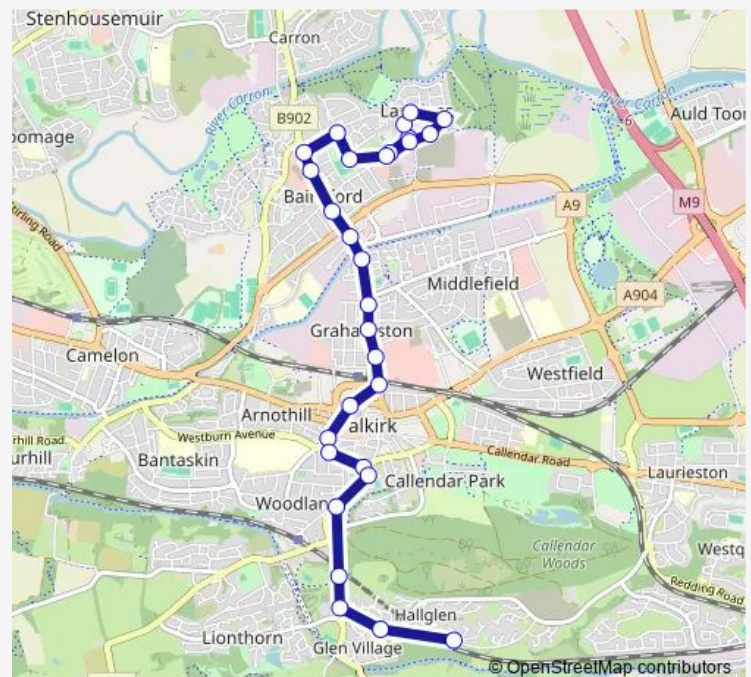

Bus 5

[Go to website](#)

Direction

Dawson Centre — Annan Court

29 stops

[Open route schedule](#)

- Dawson Centre
- before Torridon Ave
- Torridon Avenue
- Inver Court
- Tay Street
- Dauids Loan
- Langlees Street
- Abbotsford House
- Abbotsford Street
- Haugh Street
- Foundry Street
- Carron Centre
- David's Loan
- Merchiston Avenue
- John Street
- Dalderse Avenue
- Campfield Street
- Central Retail Park
- Weir Street
- St Andrew's Church
- Howgate Car Park

Route schedule

Dawson Centre — Annan Court

Monday	06:35-22:22
Tuesday	06:35-22:22
Wednesday	06:35-22:22
Thursday	06:35-22:22
Friday	06:35-22:22
Saturday	07:35-22:22
Sunday	08:45-21:15

Route info

Direction: Dawson Centre

Stops: 29

Trip Duration: 0 hour 25 min

Neilson Street

St Modans Court

Comely Park Terrace

High Station Road

Parkhead Cottages

Hallglen Road End

Route info

Direction: Annan Court

Stops: 29

Trip Duration: 0 hour 25 min

Carronside Street

Haugh Street

Abbotsford Street

Dawson Centre