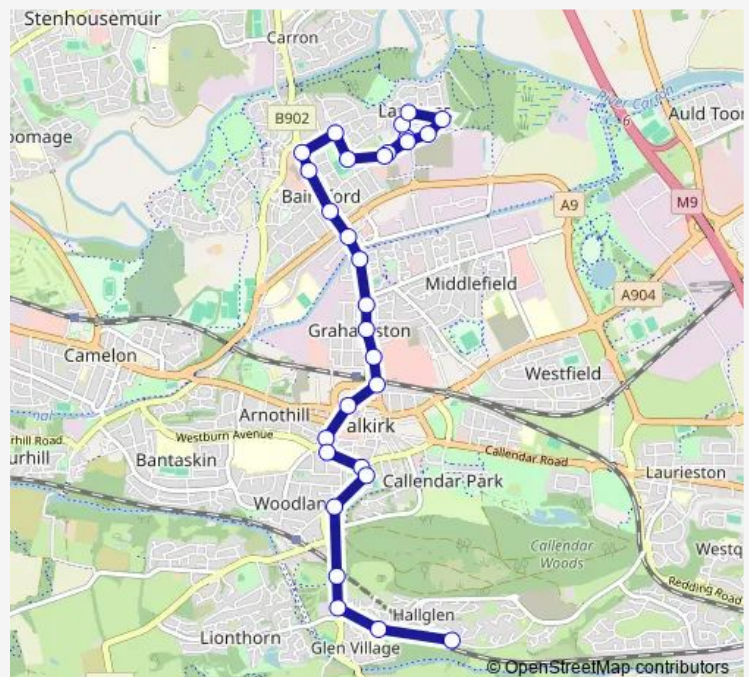

### Direction

Dawson Centre — Annan Court

29 stops

[Open route schedule](#)

- Dawson Centre
- before Torrison Ave
- Torrison Avenue
- Inver Court
- Tay Street
- Dauids Loan
- Langlees Street
- Abbotsford House
- Abbotsford Street
- Haugh Street
- Foundry Street
- Carron Centre
- David's Loan
- Merchiston Avenue
- John Street
- Dalderse Avenue
- Campfield Street
- Central Retail Park
- Weir Street
- St Andrew's Church
- Howgate Car Park

### Route info

Direction: Dawson Centre

Stops: 29

Trip Duration: 0 hour 25 min

Neilson Street

St Modans Court

Comely Park Terrace

High Station Road

Parkhead Cottages

Hallglen Road End

Hallglen Primary School

Annan Court

**Direction**

Annan Court — Dawson Centre

29 stops

[Open route schedule](#)

## Route info

Direction: Annan Court

Stops: 29

Trip Duration: 0 hour 25 min

Carronside Street

Haugh Street

Abbotsford Street

Dawson Centre