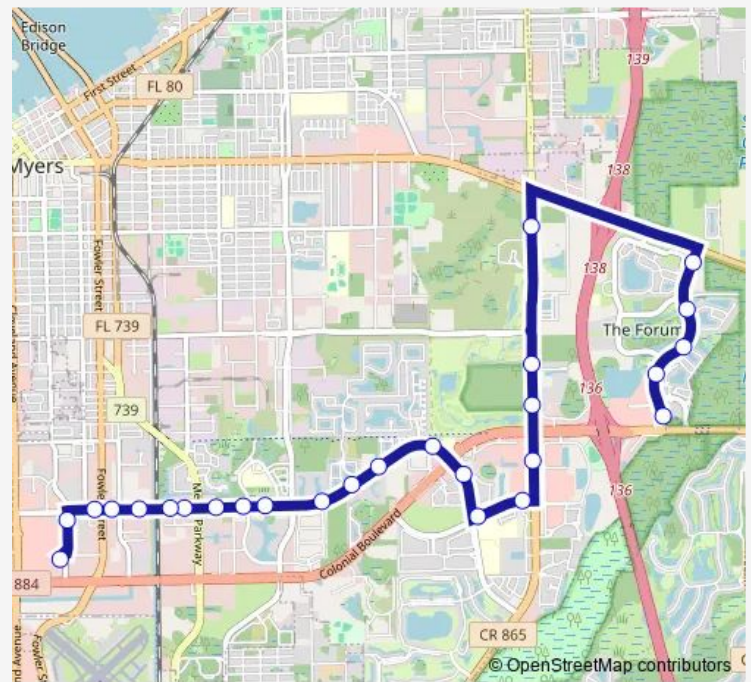

Bus 5 Route 5

[Go to website](#)

Direction
 Forum Blvd @ Colonial Blvd — Edison Mall Transfer Ctr
 26 stops
[Open route schedule](#)

- Forum Blvd @ Colonial Blvd
- Forum Blvd @ Champion Ring RD-Nb
- Forum Blvd @ Ravello Blvd-Nb
- Forum Blvd @ Warrior Way
- Forum Blvd @ SR 82
- Ortiz Ave - MLK Blvd - Wb
- Ortiz AVE @ Scofield ST-Sb
- Ortiz AVE @ Colonial Center Dr
- Colonial & Walmart - 6 Mile Cypress Pkwy @ Dani Dr
- Challenger Blvd @ 6 Mile Cypress-Wb
- Challenger Blvd @ Wnklr AVE EXT-Wb
- Wnklr AVE EXT @ Glenford Blvd
- Wnklr AVE EXT @ Colonial Blvd
- Wnklr AVE @ W Brittany Apts
- Wnklr AVE @ Alderman'S Walk
- Wnklr AVE @ Shoemaker Blvd
- Wnklr AVE EXT @ Schoolhouse Rd
- Winkler AVE @ Executive Cir
- Wnklr AVE EXT @ Metro Pkwy
- Wnklr AVE @ Center Pointe DR 1
- Wnklr AVE @ Center Pointe DR 2

Route schedule

Forum Blvd @ Colonial Blvd — Edison Mall Transfer Ctr

Monday	06:42-20:02
Tuesday	06:42-20:02
Wednesday	06:42-20:02
Thursday	06:42-20:02
Friday	06:42-20:02
Saturday	06:42-20:02
Sunday	—

Route info

Direction: Forum Blvd @ Colonial Blvd
 Stops: 26
 Trip Duration: 0 hour 33 min

5 — Route 5

Wnklr AVE @ Evans Ave

Wnklr AVE @ Fowler ST 1

Wnklr AVE @ Fowler St

Solomon Blvd @ Wnklr AVE Ext

Edison Mall Transfer Ctr

Direction

Edison Mall Transfer Ctr — Forum Blvd @ Colonial Blvd

34 stops

[Open route schedule](#)

Edison Mall Transfer Ctr

Edison Mall DR @ Solomon Blvd

Wnklr AVE @ Broadway Ave

Wnklr AVE @ Central Ave