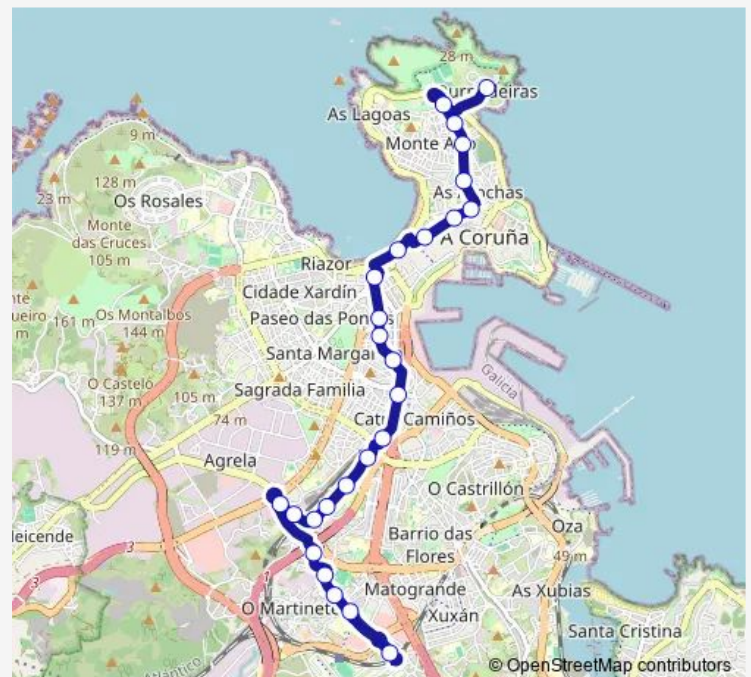

Thursday 06:25-23:05

Friday 06:25-23:00

Saturday 07:25-23:08

Sunday 07:30-23:00

Route info

Direction: Durmideiras, mercado

Stops: 26

Trip Duration: 0 hour 29 min