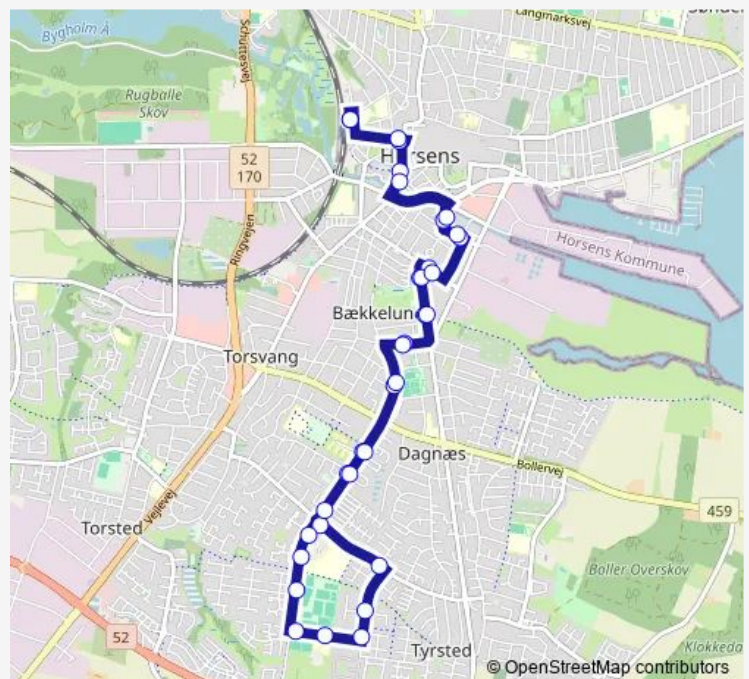

Direction

Horsens Trafikterminal — Horsens Trafikterminal

34 stops

[Open route schedule](#)

Horsens Trafikterminal

Vitus Berings Plads (Horsens Kom)

Lichtenbergsgade (Horsens Kom)

Horsenshus Center

Thursday 05:30-22:10

Friday 05:30-22:10

Saturday 07:55-21:55

Sunday 08:55-21:55

Route info

Direction: Horsens Trafikterminal

Stops: 34

Trip Duration: 0 hour 32 min