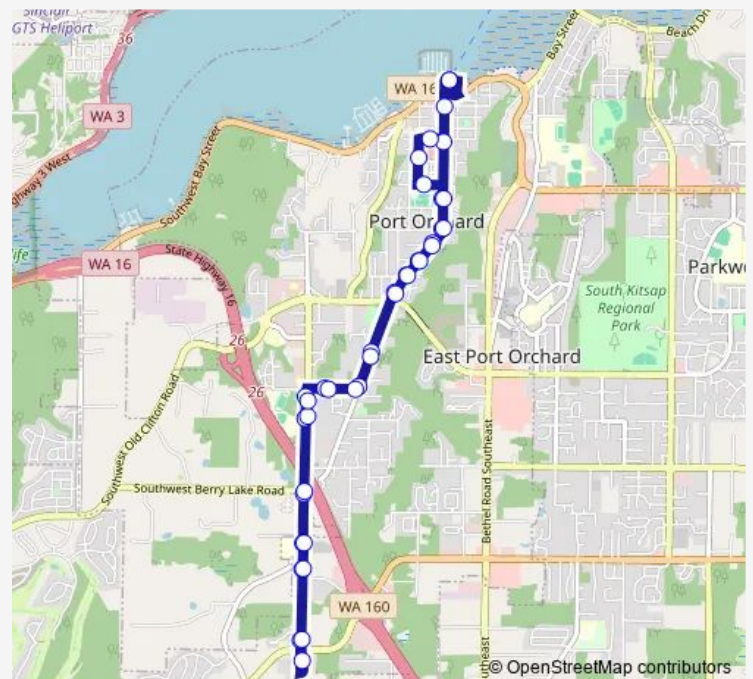

Bus 5 Sidney

[Go to website](#)

Direction

Port Orchard Transit Center — Port Orchard Transit Center

38 stops

[Open route schedule](#)

Port Orchard Transit Center

Sidney at Division St.

Sedgwick Landing (Chevron)

Stop at Hovde Rd (Grey Chevrolet)

Sidney at Nazarene Church (Sidney Glen)

Route schedule

Port Orchard Transit Center — Port Orchard Transit Center

Monday 05:10-19:00

Tuesday 05:10-19:00

Wednesday 05:10-19:00

Thursday 05:10-19:00

Friday 05:10-19:00

Saturday 10:00-17:00

Sunday —

Route info

Direction: Port Orchard Transit Center

Stops: 38

Trip Duration: 0 hour 25 min

5 — Sidney

Sidney at Berry Lake

Pottery at Cedar Heights Middle School

Pottery at Life Care Center

Lippert at Pottery (Becky)

Lippert at Sidney

Sidney at Atlas Apartments