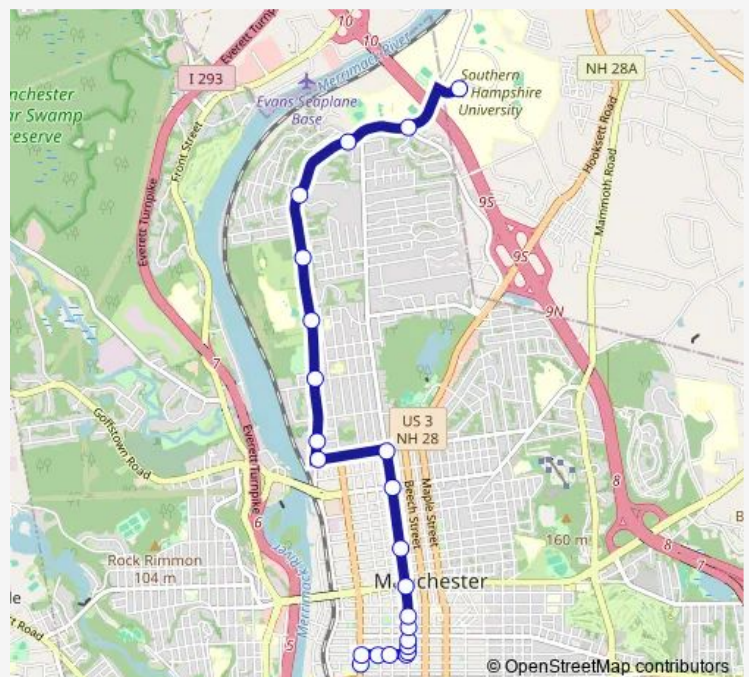

Union St & Prospect

Union St & Salmon

Union St & Webster

West Webster St & River Rd

River Rd & Monroe

River Rd & Readey

River Rd & Bennington

River Rd & Ridge

River Rd & Knight St

River Rd & Coral Ave

Route schedule

Downtown - Veterans Park — Southern New Hampshire University

Monday	07:00-20:30
Tuesday	07:00-20:30
Wednesday	07:00-20:30
Thursday	07:00-20:30
Friday	07:00-20:30
Saturday	09:45-17:00
Sunday	—

Route info

Direction: Downtown - Veterans Park

Stops: 23

Trip Duration: 0 hour 15 min

5 — FR5 River Rd/Snhu

River Rd & Bicentennial

Southern New Hampshire University

Direction

Southern New Hampshire University — Downtown - Veterans Park

10 stops

[Open route schedule](#)

Southern New Hampshire University

River Rd & Cougar Ct

River Rd & Union

River Rd @ Park Ave (Stark Park)

River Rd & West Clarke