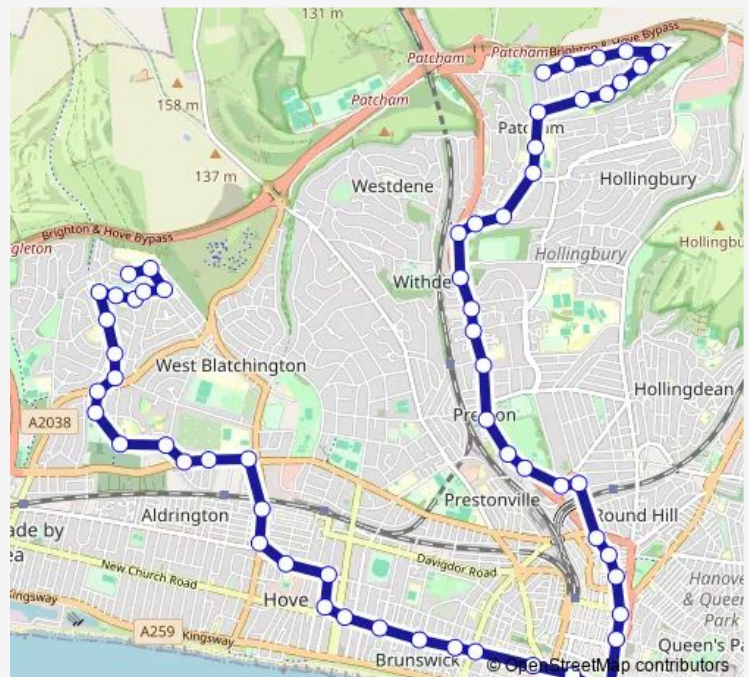

### Route schedule

Hardwick Road — Craignair Avenue

Monday 06:09-23:52

Tuesday 06:09-23:52

Wednesday 06:09-23:52

Thursday 06:09-23:52

Friday 06:09-23:52

Saturday 07:03-23:52

### Route info

Direction: Hardwick Road

Stops: 48

Trip Duration: 1 hour 0 min

5 — Hangleton - Brighton - Patcham

Brunswick Place

Norfolk Square

Waitrose

**Direction**

Craignair Avenue — Hardwick Road

59 stops

[Open route schedule](#)

Craignair Avenue

Sanyhills Avenue

Thornhill Avenue North

Glenfalls Avenue

## Route info

Direction: Craignair Avenue

Stops: 59

Trip Duration: 1 hour 16 min

Baker Street

London Road Shops

St Peter's Church

Valley Gardens