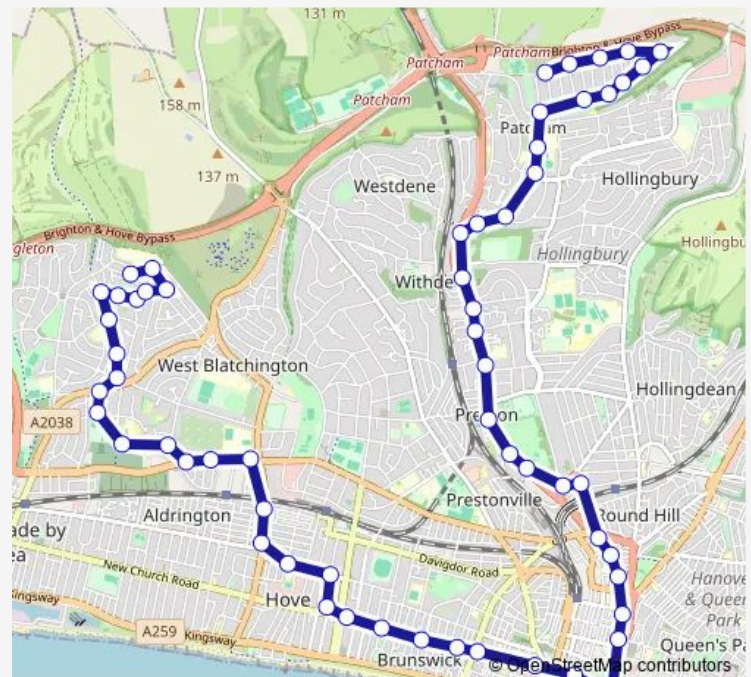

### Route schedule

Hardwick Road — Mackie Avenue

Monday 06:09-23:52

Tuesday 06:09-23:52

Wednesday 06:09-23:52

Thursday 06:09-23:52

Friday 06:09-23:52

Saturday 07:03-23:52

### Route info

Direction: Hardwick Road

Stops: 54

Trip Duration: 0 hour 59 min

5 — Hangleton - Brighton - Patcham

Brunswick Place

Norfolk Square

Waitrose

## Route info

Direction: Craignair Avenue

Stops: 25

Trip Duration: 0 hour 22 min

## Route info

Direction: Hardwick Road

Stops: 25

Trip Duration: 0 hour 32 min