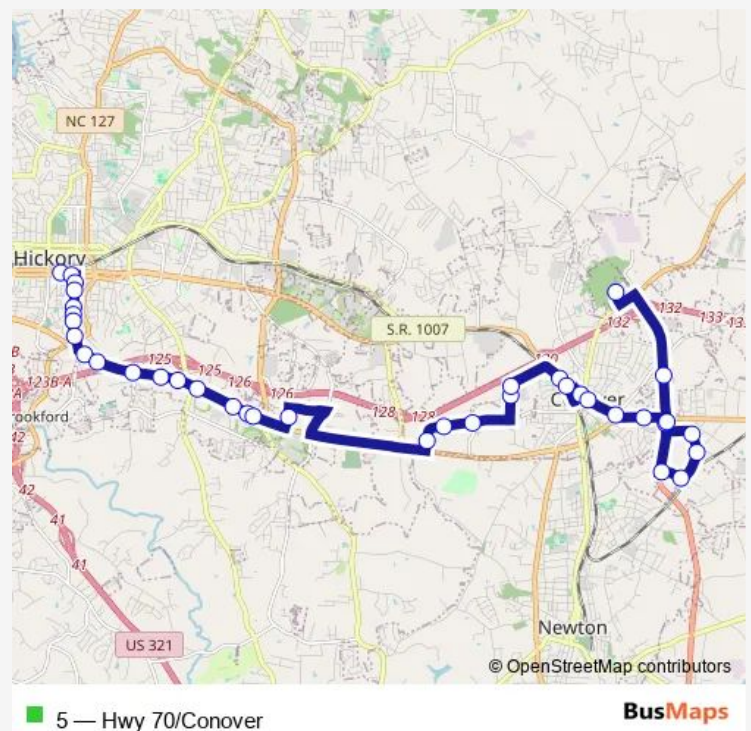

Walmart Hickory

4th St SW and Cheerwine (outbound)

4th St SW and Greenway Offices

4th St SW and Bumgarner Indus. Blvd (outbound)

Route schedule

285 2nd Av SW at Greenway Transit Center — Conover
Walmart

Monday 08:45-15:15

Tuesday 08:45-15:15

Wednesday 08:45-15:15

Thursday 08:45-15:15

Friday 08:45-15:15

Saturday 08:45-15:15

Sunday —

Route info

Direction: 285 2nd Av SW at Greenway Transit Center

Stops: 37

Trip Duration: 0 hour 45 min

Industrial Dr and Reese Dr (Outbound)

726 Reese Dr. and Hickory Printing (outbound)

4th St PI SW and 2nd St Dr SW (Zion Hill)

4th St PI SW and 2nd St SW (Southwest Park)