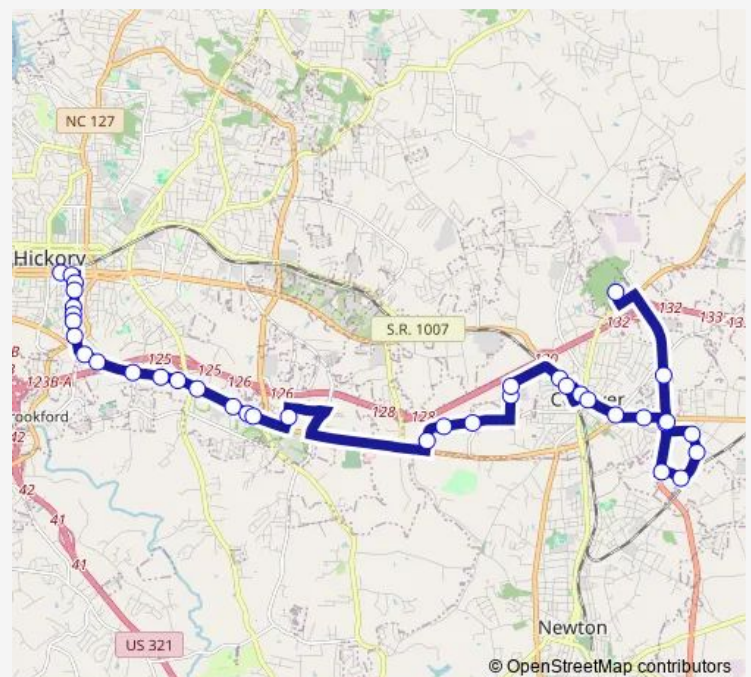

Walmart Hickory

4th St SW and Cheerwine (outbound)

4th St SW and Greenway Offices

4th St SW and Bumgarner Indus. Blvd (outbound)

Route schedule

285 2nd Av SW at Greenway Transit Center — Conover
Walmart

Monday 08:45-15:15

Tuesday 08:45-15:15

Wednesday 08:45-15:15

Thursday 08:45-15:15

Friday 08:45-15:15

Saturday 08:45-15:15

Sunday —

Route info

Direction: 285 2nd Av SW at Greenway Transit Center

Stops: 37

Trip Duration: 0 hour 45 min

5 — Hwy 70/Conover

Industrial Dr and Reese Dr (Outbound)

726 Reese Dr. and Hickory Printing (outbound)

4th St PI SW and 2nd St Dr SW (Zion Hill)

4th St PI SW and 2nd St SW (Southwest Park)

4th Ave SW and 1st St Sw

1st St E and SE Alleyway Salvation Army Store

1st St E and CVS Pharmacy

Conover Blvd E and Ymca (Outbound)

Thornburg Dr and Food Lion (Conover)

Emmanuel Ch Rd and Lineberger Rd

Mclin Creek Rd and Video Poker