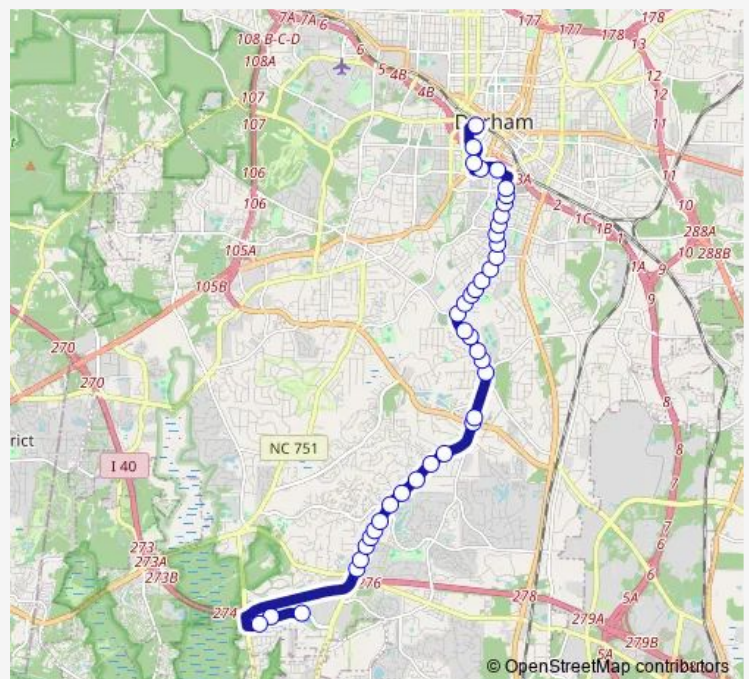

Route schedule

Durham Station — Renaissance Pkwy at Southpoint Mall (Wb)

Monday 06:00-24:00

Tuesday 06:00-24:00

Wednesday 06:00-24:00

Thursday 06:00-24:00

Friday 06:00-24:00

Saturday 06:00-24:00

Sunday 07:00-21:00

Route info

Direction: Durham Station

Stops: 38

Trip Duration: 0 hour 35 min

5 — 5: Fayetteville St – Nccu – Southpoint

Fayetteville St at Timothy Ave (Sb)

Fayetteville St at Tralea Dr (Sb)

Fayetteville Rd at Renaissance Pkwy

Renaissance Pkwy at Southpoint Mall (Wb)

Direction

Renaissance Pkwy at Southpoint Mall (Wb) — Durham Station

40 stops

[Open route schedule](#)

Renaissance Pkwy at Southpoint Mall (Wb)

Direction: Renaissance Pkwy at Southpoint Mall (Wb)

Stops: 40

Trip Duration: 0 hour 35 min

Fayetteville St at Elmira Ave (Fayettevi

Fayetteville St at Red Oak Ave (Nb)

Fayetteville St at Burlington Ave (Nb)