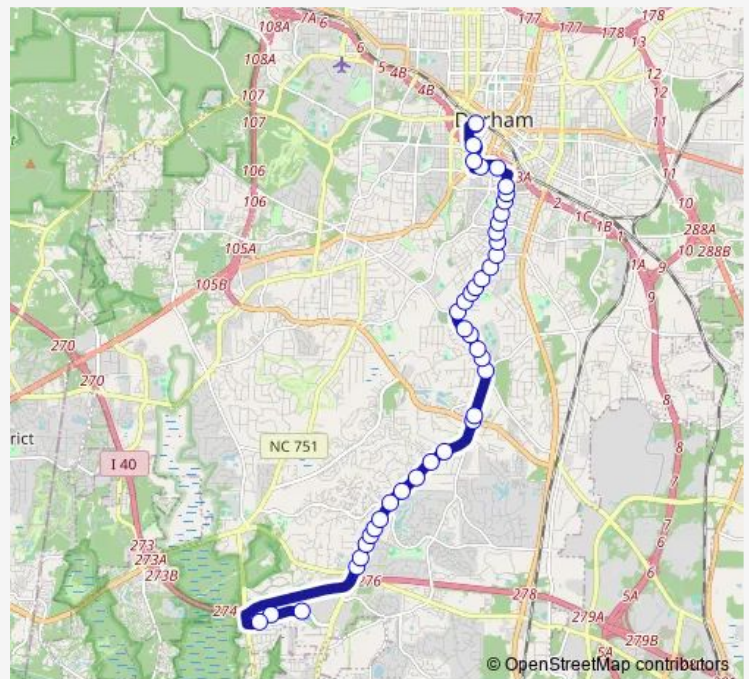

Route schedule

Durham Station — Renaissance Pkwy at Southpoint Mall (Wb)

Monday 06:00-24:00

Tuesday 06:00-24:00

Wednesday 06:00-24:00

Thursday 06:00-24:00

Friday 06:00-24:00

Saturday 06:00-24:00

Sunday 07:00-21:00

Route info

Direction: Durham Station

Stops: 38

Trip Duration: 0 hour 35 min

5 — 5: Fayetteville St – Nccu – Southpoint

Fayetteville St at Timothy Ave (Sb)

Fayetteville St at Tralea Dr (Sb)

Fayetteville Rd at Renaissance Pkwy

Renaissance Pkwy at Southpoint Mall (Wb)

Direction

Renaissance Pkwy at Southpoint Mall (Wb) — Durham Station

40 stops

[Open route schedule](#)

Renaissance Pkwy at Southpoint Mall (Wb)

Direction: Renaissance Pkwy at Southpoint Mall (Wb)

Stops: 40

Trip Duration: 0 hour 35 min

Fayetteville St at Elmira Ave (Fayettevi

Fayetteville St at Red Oak Ave (Nb)

Fayetteville St at Burlington Ave (Nb)