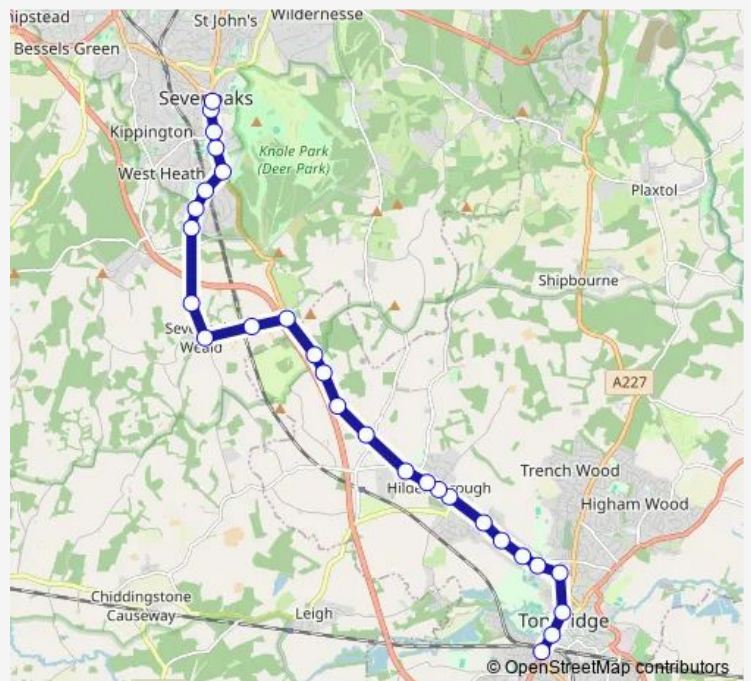

Bus 5 Sevenoaks - Weald Village - Tonbridge

[Go to website](#)

Direction
 Quarry Hill Parade — Bus Station
 28 stops
[Open route schedule](#)

- Quarry Hill Parade
- High Street
- Castle
- Dry Hill Road
- Dry Hill Park Road
- High Hilden Close
- Hilden Manor
- BP Garage
- The Flying Dutchman
- Coldharbour Lane
- The Half Moon
- Church
- Watt's Cross
- The Cock Horse
- Oakridge Farm
- Bank Lane
- Morleys Roundabout
- Morley's Road
- Weald Forge
- Hubbard's Hill
- Windmill Road

Route schedule
 Quarry Hill Parade — Bus Station

Monday	09:40-14:50
Tuesday	09:40-14:50
Wednesday	09:40-14:50
Thursday	09:40-14:50
Friday	09:40-14:50
Saturday	09:40-15:30
Sunday	—

Route info
 Direction: Quarry Hill Parade
 Stops: 28
 Trip Duration: 0 hour 32 min

Direction

Bus Station — Quarry Hill Parade

29 stops

[Open route schedule](#)

Bus Station

The Chequers

Sevenoaks School

Solefields Road

The Flying Dutchman

Hilden Avenue

Hilden Manor

High Hilden Close

Dry Hill Park Road

Route schedule

Bus Station — Quarry Hill Parade

Monday 09:05-14:10