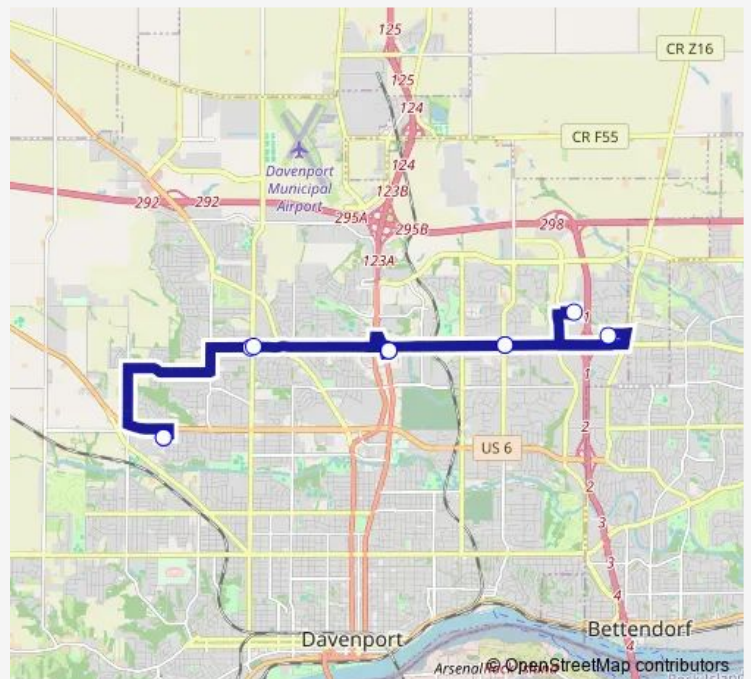

Bus 5 Blue Line

[Go to website](#)

Direction

West Walmart — West Walmart

10 stops

[Open route schedule](#)

West Walmart

53rd & Division (SW corner)

53rd Street Hub

53rd & Jersey Road (Ne)

Utica Ridge Hub

East Walmart

53rd & Jersey Road (Ne)

53rd Street Hub

53rd & Division (NE corner)

West Walmart

Route schedule

West Walmart — West Walmart

Monday 06:05-18:05

Tuesday 06:05-18:05

Wednesday 06:05-18:05

Thursday 06:05-18:05

Friday 06:05-18:05

Saturday 09:05-18:05

Sunday 09:40-15:40

Route info

Direction: West Walmart

Stops: 10

Trip Duration: 1 hour 15 min

5 — Blue Line

BusMaps

5 Bus time schedules and route maps are available in an offline PDF at busmaps.com. Use the busmaps.com website to see live bus times, train schedule or subway schedule, and step-by-step directions for all public transit in