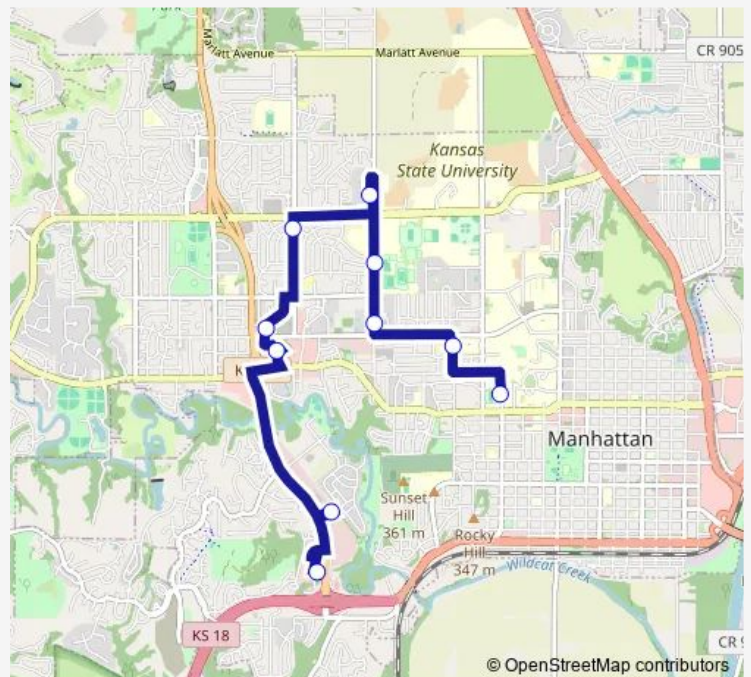

Gramercy

Browning W

Beechwood

Dillons Westloop

Redbud

Target

Route schedule

K-State Union — Target

Monday 07:10-17:35

Tuesday 07:10-17:35

Wednesday 07:10-17:35

Thursday 07:10-17:35

Friday 07:10-17:35

Saturday —

Sunday —

Route info

Direction: K-State Union

Stops: 10

Trip Duration: 0 hour 25 min

Direction

Target — K-State Union

11 stops

[Open route schedule](#)

Target

Lafene

K-State Union

Route schedule

Target — K-State Union

Monday	07:00-17:00
Tuesday	07:00-17:00
Wednesday	07:00-17:00
Thursday	07:00-17:00
Friday	07:00-17:00
Saturday	—
Sunday	—

Route info

Direction: Target