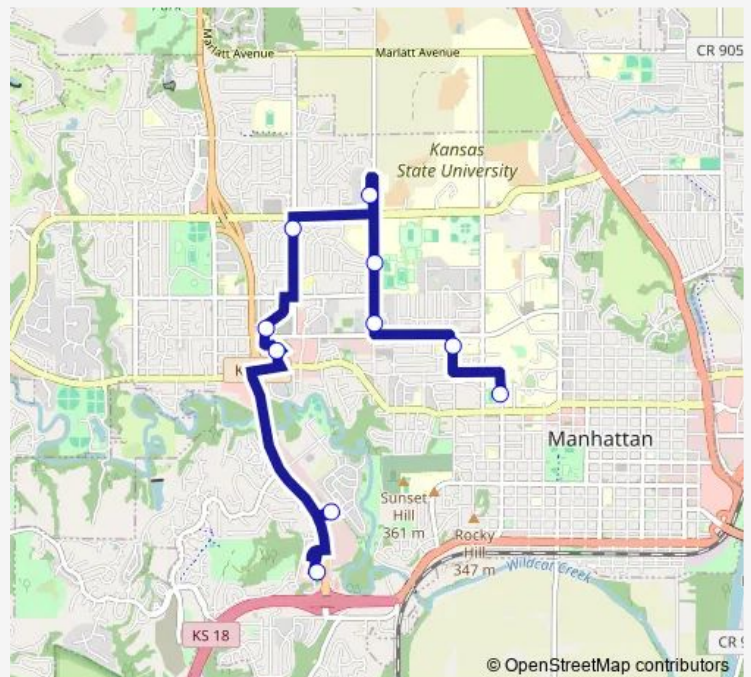

Gramercy

Browning W

Beechwood

Dillons Westloop

Redbud

Target

Route schedule

K-State Union — Target

Monday 07:10-17:35

Tuesday 07:10-17:35

Wednesday 07:10-17:35

Thursday 07:10-17:35

Friday 07:10-17:35

Saturday —

Sunday —

Route info

Direction: K-State Union

Stops: 10

Trip Duration: 0 hour 25 min

Direction

Target — K-State Union

11 stops

[Open route schedule](#)

Target

Lafene

K-State Union

Route schedule

Target — K-State Union

Monday 07:00-17:00

Tuesday 07:00-17:00

Wednesday 07:00-17:00

Thursday 07:00-17:00