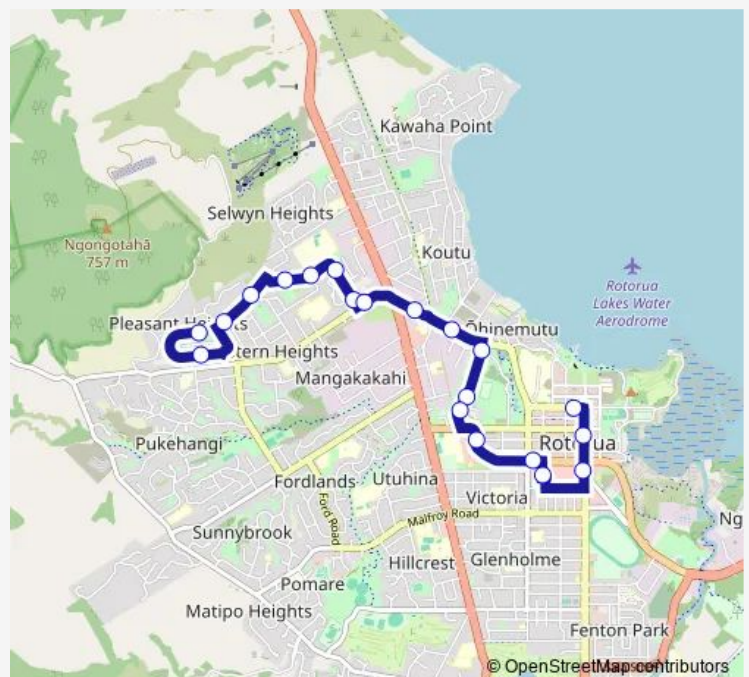

Route schedule

Rotorua CBD - Arawa Street — Turner Drive - Fronting No. 100

Monday 07:00-18:00

Tuesday 07:00-18:00

Wednesday 07:00-18:00

Thursday 07:00-18:00

Friday 07:00-18:00

Saturday 07:00-18:00

Sunday 07:00-16:00

Route info

Direction: Rotorua CBD - Arawa Street

Stops: 17

Trip Duration: 0 hour 15 min

Direction

Turner Drive - Fronting No. 100 — Rotorua CBD - Arawa Street

20 stops

Route schedule

Turner Drive - Fronting No. 100 — Rotorua CBD - Arawa Street

Monday 06:45-18:15

Tuesday 06:45-18:15

Wednesday 06:45-18:15

Thursday 06:45-18:15

Friday 06:45-18:15

Saturday 06:45-18:15

Sunday 07:15-16:15

Route info

Direction: Turner Drive - Fronting No. 100

Stops: 20

Trip Duration: 0 hour 15 min

5 Bus time schedules and route maps are available in an offline PDF at busmaps.com. Use the busmaps.com website to see live bus times, train schedule or subway schedule, and step-by-step directions for all public transit in Rotorua