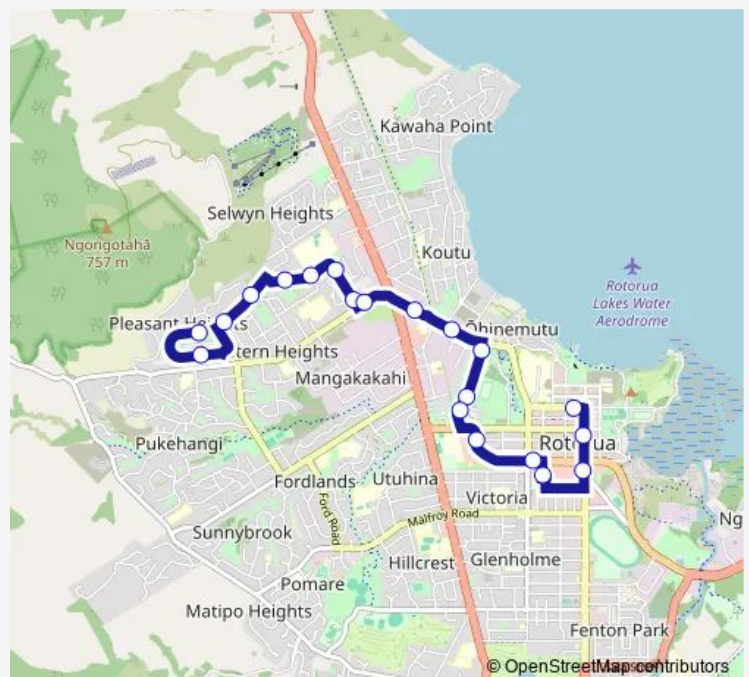

Route schedule

Rotorua CBD - Arawa Street — Turner Drive - Fronting No. 100

Monday 07:00-18:00

Tuesday 07:00-18:00

Wednesday 07:00-18:00

Thursday 07:00-18:00

Friday 07:00-18:00

Saturday 07:00-18:00

Sunday 07:00-16:00

Route info

Direction: Rotorua CBD - Arawa Street

Stops: 17

Trip Duration: 0 hour 15 min

Direction

Turner Drive - Fronting No. 100 — Rotorua CBD - Arawa Street

20 stops

Route schedule

Turner Drive - Fronting No. 100 — Rotorua CBD - Arawa Street

Monday 06:45-18:15

Tuesday 06:45-18:15

Wednesday 06:45-18:15

Thursday 06:45-18:15

Friday 06:45-18:15

Saturday 06:45-18:15

Sunday 07:15-16:15

Route info

Direction: Turner Drive - Fronting No. 100

Stops: 20

Trip Duration: 0 hour 15 min

5 Bus time schedules and route maps are available in an offline PDF at busmaps.com. Use the busmaps.com website to see live bus times, train schedule or subway schedule, and step-by-step directions for all public transit in Rotorua