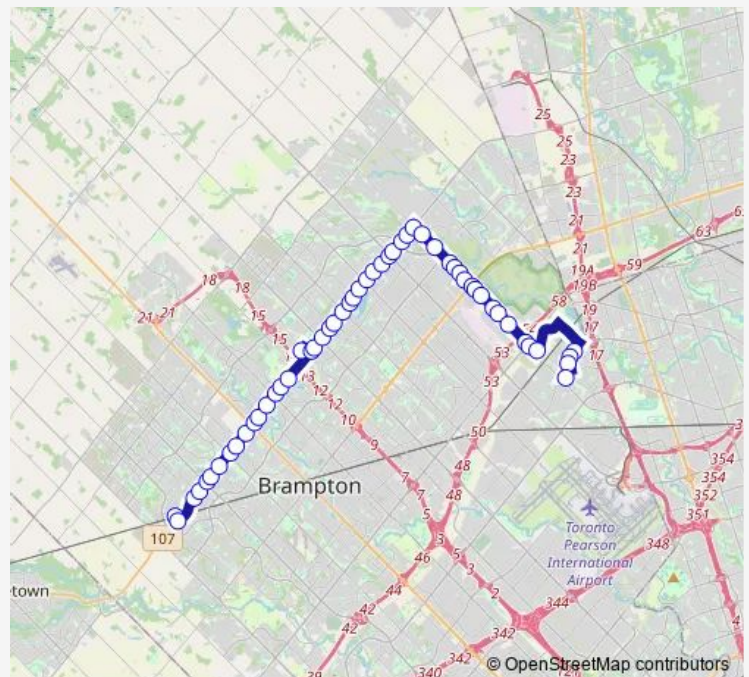

Kennedy - Zum Bovaird Station Stop Eb

Bovaird Dr E w/of Langston Dr

Southlake - Zum Bovaird Station Stop Eb

Trinity Common Terminal-5/5A EB/ 505/505a EB Stop

Bovaird Dr E e/of Nasmith St

Bovaird Dr E btwn Nasmith St & Dixie Rd

Dixie - Zum Bovaird Station Stop Eb

Bovaird Dr E e/of Mackay St

Route schedule

Mount Pleasant GO Station - 5/5A/505 Zum Bovaird —
Westwood Mall Terminal Route 5 Stop

Monday	04:00-02:24 ⁺¹
Tuesday	04:00-02:24 ⁺¹
Wednesday	04:00-02:24 ⁺¹
Thursday	04:00-02:24 ⁺¹
Friday	04:00-02:24 ⁺¹
Saturday	04:00-02:24 ⁺¹
Sunday	04:00-02:24 ⁺¹

Route info

Direction: Mount Pleasant GO Station - 5/5A/505 Zum
Bovaird

Stops: 53

Trip Duration: 1 hour 3 min

■ 5 — Bovaird

Bovaird Dr E btwn Fernforest Dr & Bramalea Rd

Bramalea - Zum Bovaird Station Stop Eb

Brampton Civic Hospital - Zum Bovaird Stop Eb

Bovaird Dr w/of Professor's Lake Pkwy

Bovaird Dr btwn Professor's Lake Pkwy & Torbram Rd

Torbram - Zum Bovaird Station Stop Eb

Bovaird Dr w/of Sunnyvale Gate

Bovaird Dr E btwn Sunnyvale Gate & Airport Rd