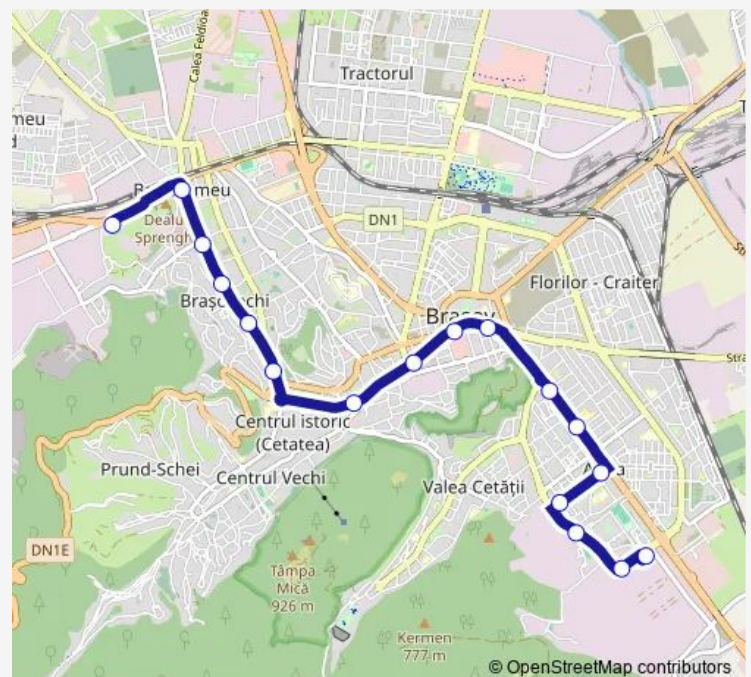

Spitalul Judeean

Liceul de Informatică

Berzei

Pompieri

Metrom

Poienelor

Roman

Route schedule

Route info

Direction: Stadionul Municipal

Stops: 17

Trip Duration: 0 hour 28 min

5 — Roman - Stadionul Municipal

Direction

Roman — Stadionul Municipal

16 stops

Route schedule

Roman — Stadionul Municipal

Monday	05:30-23:30
Tuesday	05:30-23:30
Wednesday	05:30-23:30
Thursday	05:30-23:30
Friday	05:30-23:30
Saturday	06:30-22:30
Sunday	06:30-22:30

Route info

Direction: Roman