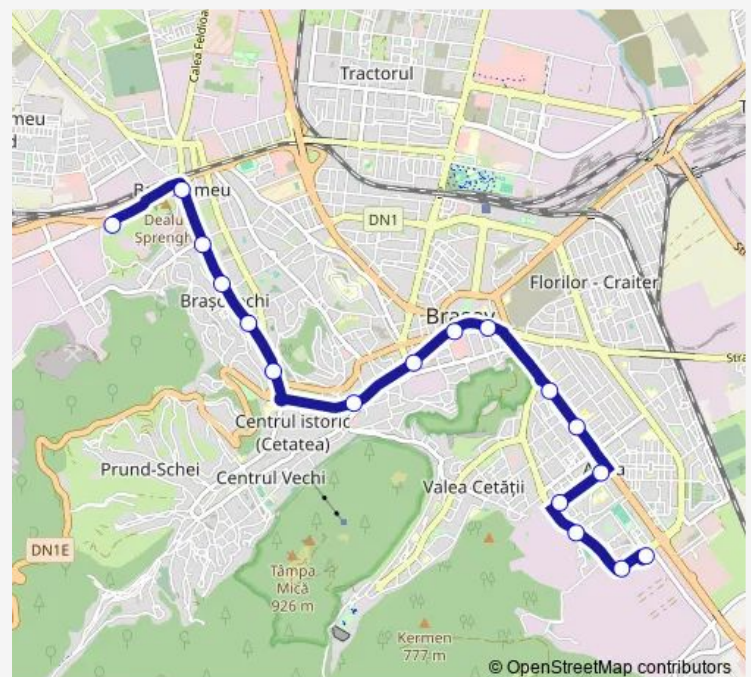

Spitalul Judeean

Liceul de Informatică

Berzei

Pompieri

Metrom

Poienelor

Roman

Route schedule

Route info

Direction: Stadionul Municipal

Stops: 17

Trip Duration: 0 hour 27 min

5 — Roman - Stadionul Municipal

Direction

Roman — Stadionul Municipal

16 stops

Route schedule

Roman — Stadionul Municipal

Monday	05:30-23:30
Tuesday	05:30-23:30
Wednesday	05:30-23:30
Thursday	05:30-23:30
Friday	05:30-23:30
Saturday	06:30-22:30
Sunday	06:30-22:30

Route info

Direction: Roman