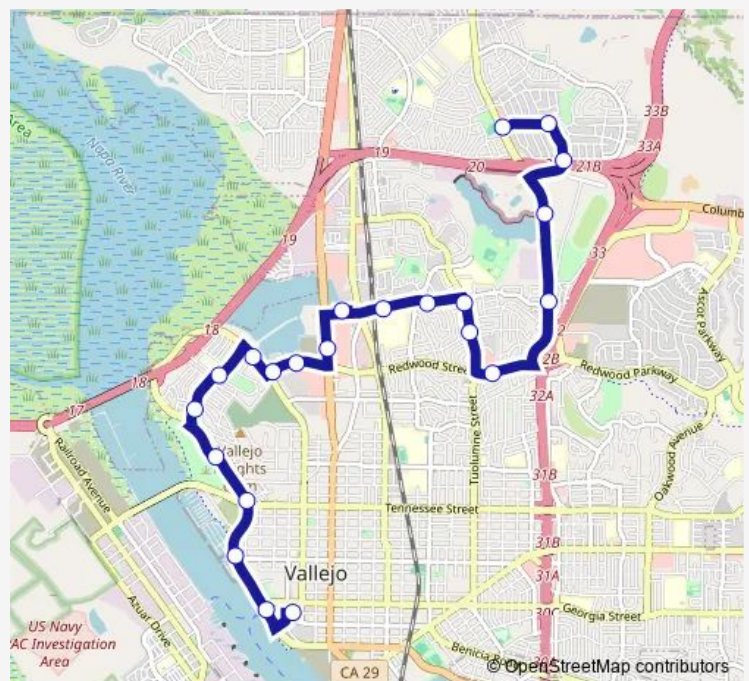

Fairgrounds Dr & Sereno Dr

Redwood St & Tuolumne St

Tuolumne St & Redwood Tuolumne Center

Tuolumne St & Del Mar Ave

Tuolumne St & Sereno Dr

Sereno Dr & San Marino Ave

Sereno Dr & Kaiser Entrance

Sereno Transit Center (STC B)

Route schedule

Gateway Dr & Fairgrounds Dr — Sereno Transit Center (STC B)

Monday	19:58
Tuesday	19:58
Wednesday	19:58
Thursday	19:58
Friday	19:58
Saturday	18:00
Sunday	—

Route info

Direction: Gateway Dr & Fairgrounds Dr

Stops: 10

Trip Duration: 0 hour 11 min

5 — Six Flags

Direction

Vallejo Transit Center (VTC West) — Gateway Dr & Fairgrounds Dr

22 stops

[Open route schedule](#)

Vallejo Transit Center (VTC West)

Direction: Vallejo Transit Center (VTC West)

Stops: 22

Trip Duration: 0 hour 27 min

Direction

Gateway Dr & Fairgrounds Dr — Vallejo Transit Center (VTC West)

22 stops

[Open route schedule](#)

Gateway Dr & Fairgrounds Dr