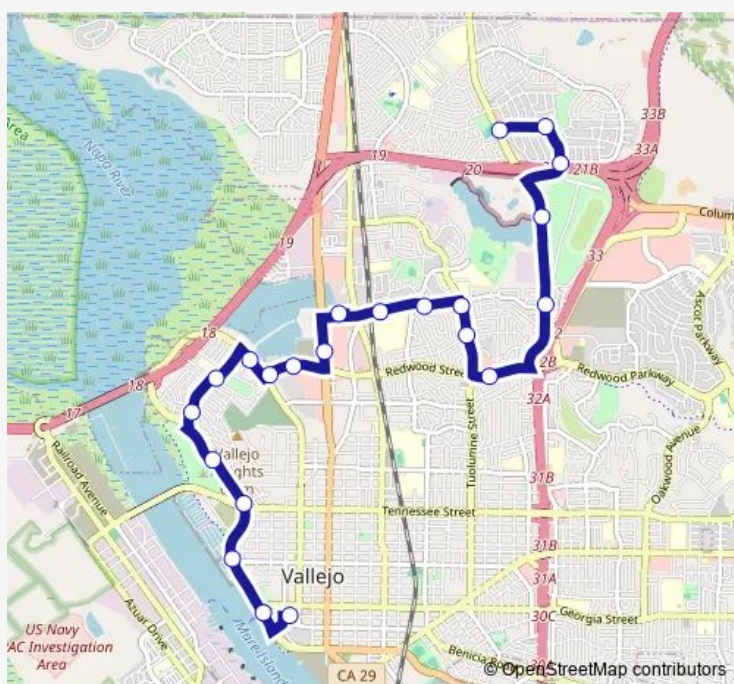

### Direction

Gateway Dr & Fairgrounds Dr — Sereno Transit Center (STC B)

10 stops

[Open route schedule](#)

Gateway Dr & Fairgrounds Dr

Six Flags Discovery Kingdom

Fairgrounds Dr & Sereno Dr

Redwood St & Tuolumne St

Tuolumne St & Redwood Tuolumne Center

Tuolumne St & Del Mar Ave

Tuolumne St & Sereno Dr

Sereno Dr & San Marino Ave

Sereno Dr & Kaiser Entrance

Sereno Transit Center (STC B)

### Route schedule

Gateway Dr & Fairgrounds Dr — Sereno Transit Center (STC B)

Monday	19:58
Tuesday	19:58
Wednesday	19:58
Thursday	19:58
Friday	19:58
Saturday	18:00
Sunday	—

### Route info

Direction: Gateway Dr & Fairgrounds Dr

Stops: 10

Trip Duration: 0 hour 11 min