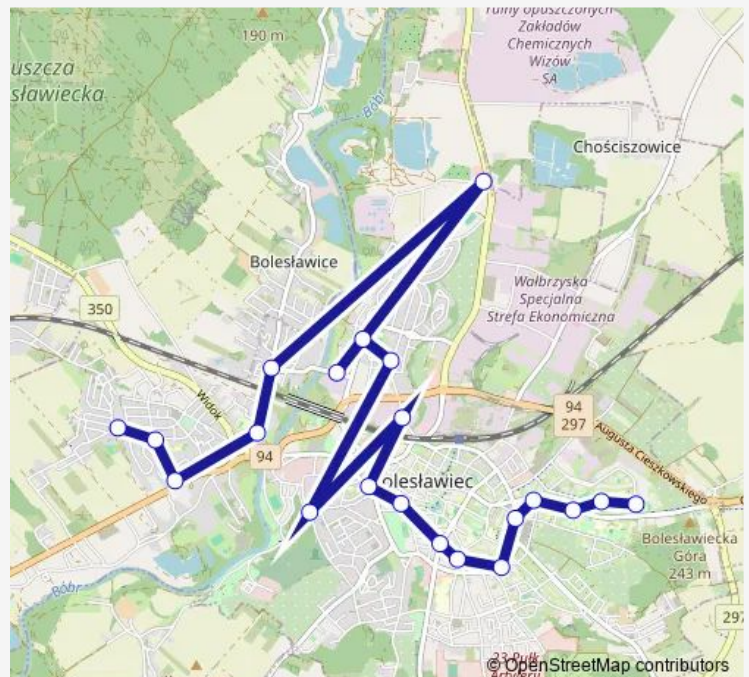

Al. Tysiąclecia Szpital

Jana Pawła II Szkoła

Gałczyńskiego Tesco

Route schedule

Os. Kwiatowe Pętla — Gałczyńskiego Tesco

Monday 06:22-07:22

Tuesday 06:22-07:22

Wednesday 06:22-07:22

Thursday 06:22-07:22

Friday 06:22-07:22

Saturday —

Sunday —

Route info

Direction: Os. Kwiatowe Pętla

Stops: 21

Trip Duration: 0 hour 31 min

5 — Osiedle Kwiatowe-Ceramiczna-Tesco

5 Bus time schedules and route maps are available in an offline PDF at busmaps.com. Use the busmaps.com website to see live bus times, train schedule or subway schedule, and step-by-step directions for all public transit in Boleslawiec