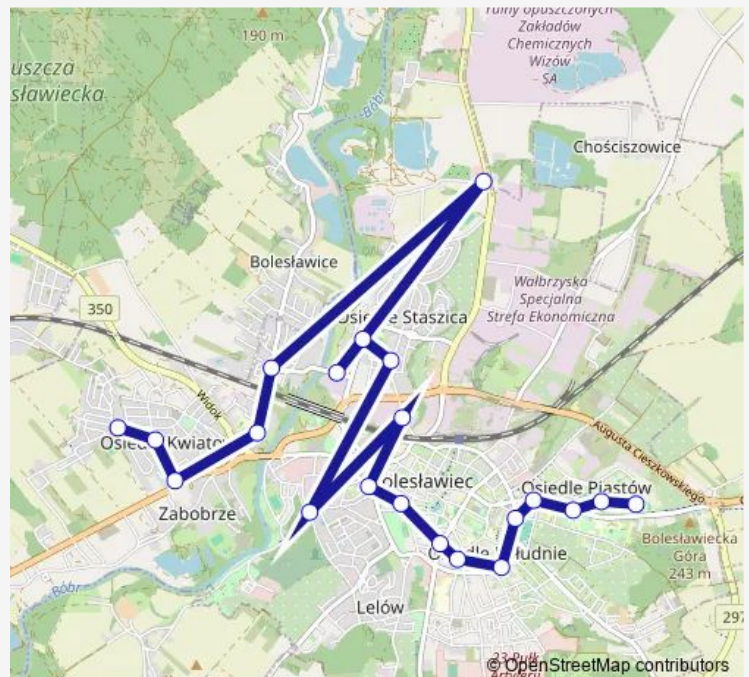

Al. Tysiąclecia Szpital

Jana Pawła II Szkoła

Gałczyńskiego Tesco

Route schedule

Os. Kwiatowe Pętla — Gałczyńskiego Tesco

Monday 06:22-07:22

Tuesday 06:22-07:22

Wednesday 06:22-07:22

Thursday 06:22-07:22

Friday 06:22-07:22

Saturday —

Sunday —

Route info

Direction: Os. Kwiatowe Pętla

Stops: 21

Trip Duration: 0 hour 31 min

5 — Osiedle Kwiatowe-Ceramiczna-Tesco

5 Bus time schedules and route maps are available in an offline PDF at busmaps.com. Use the busmaps.com website to see live bus times, train schedule or subway schedule, and step-by-step directions for all public transit in Boleslawiec