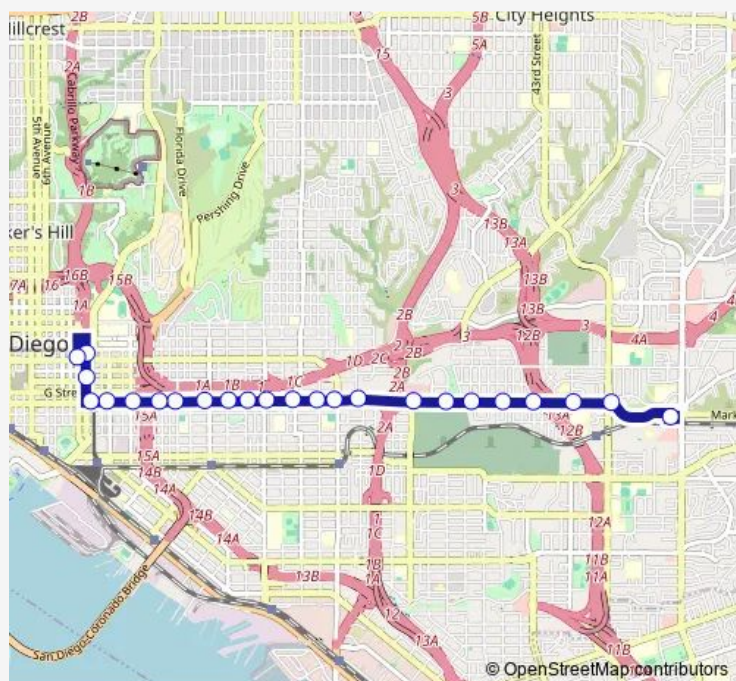

Market St & 40th St

Market St & Morrison St

Market St & Denby St

Route schedule

10th Av & Broadway — Euclid Ave Station

Monday 05:14-22:59

Tuesday 05:14-22:59

Wednesday 05:14-22:59

Thursday 05:14-22:59

Friday 05:14-22:59

Saturday 05:35-21:26

Sunday 05:35-21:26

Route info

Direction: 10th Av & Broadway

Stops: 24

Trip Duration: 0 hour 27 min

5 — Downtown San Diego - Euclid Transit Center

Market St & 45th St

Market St & 47th St

Euclid Ave Station

Direction

Euclid Ave Station — 10th Av & Broadway

24 stops

[Open route schedule](#)

Route schedule

Euclid Ave Station — 10th Av & Broadway

Monday 04:46-22:58

Tuesday 04:46-22:58

Wednesday 04:46-22:58

Thursday 04:46-22:58

Friday 04:46-22:58

Saturday 05:03-20:56