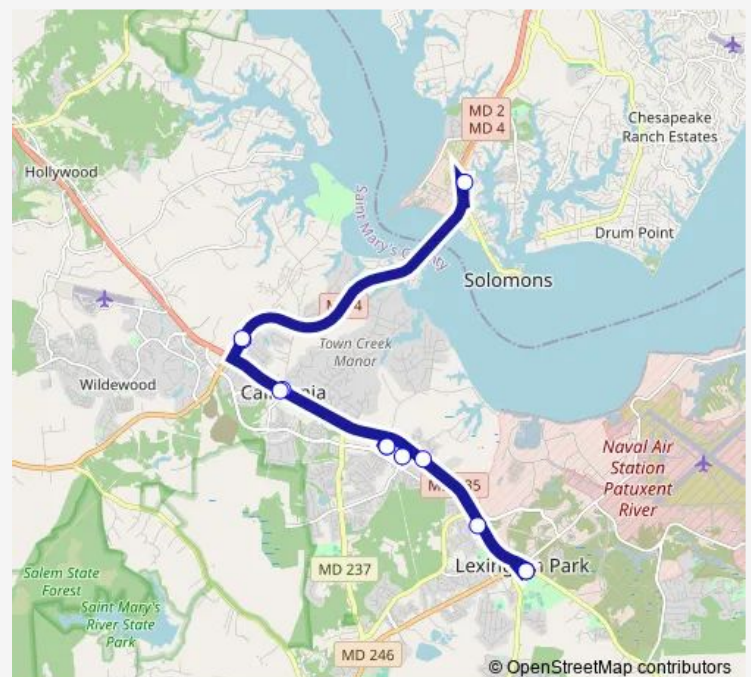

Bus 5 Calvert Connection

[Go to website](#)

Direction

Tulagi Place — Tulagi Place

12 stops

[Open route schedule](#)

Tulagi Place

Toyota Dealership off of Three Notch Rd

San Souci Plaza

J. Patrick Jarboe Medical Center

Intersection of Three Notch Rd and Valley Dr

Tulagi Place

Route schedule

Tulagi Place — Tulagi Place

Monday 07:00-17:00

Tuesday 07:00-17:00

Wednesday 07:00-17:00

Thursday 07:00-17:00

Friday 07:00-17:00

Saturday 07:00-17:00

Sunday 07:00-17:00

Route info

Direction: Tulagi Place

Stops: 12

Trip Duration: 2 hour 0 min

■ 5 — Calvert Connection

5 Bus time schedules and route maps are available in an offline PDF at busmaps.com. Use the busmaps.com website to see live bus times, train schedule or subway schedule, and step-by-step directions for all public transit in Leonardtown