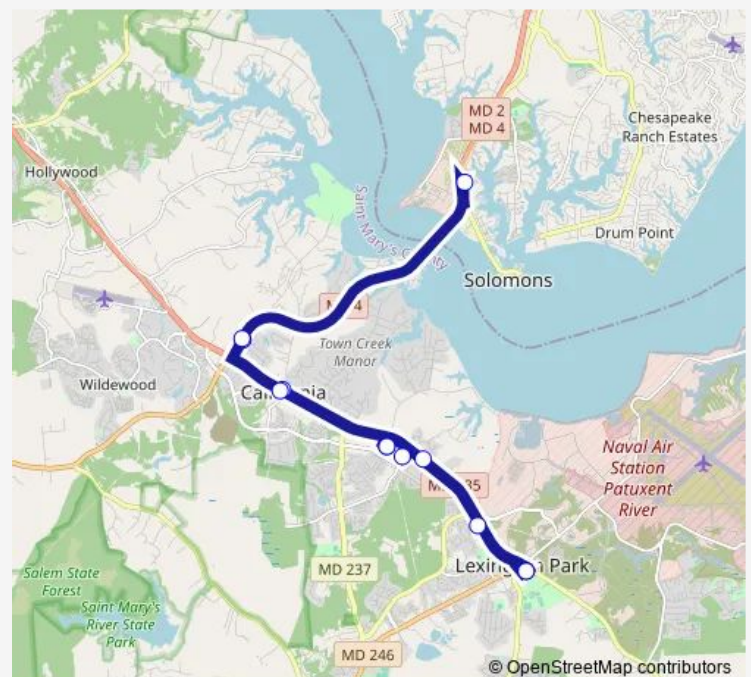

Bus 5 Calvert Connection

[Go to website](#)

Direction

Tulagi Place — Tulagi Place

12 stops

[Open route schedule](#)

Tulagi Place

Toyota Dealership off of Three Notch Rd

San Souci Plaza

J. Patrick Jarboe Medical Center

Intersection of Three Notch Rd and Valley Dr

Tulagi Place

Route schedule

Tulagi Place — Tulagi Place

Monday 07:00-17:00

Tuesday 07:00-17:00

Wednesday 07:00-17:00

Thursday 07:00-17:00

Friday 07:00-17:00

Saturday 07:00-17:00

Sunday 07:00-17:00

Route info

Direction: Tulagi Place

Stops: 12

Trip Duration: 2 hour 0 min

■ 5 — Calvert Connection

5 Bus time schedules and route maps are available in an offline PDF at busmaps.com. Use the busmaps.com website to see live bus times, train schedule or subway schedule, and step-by-step directions for all public transit in Leonardtown