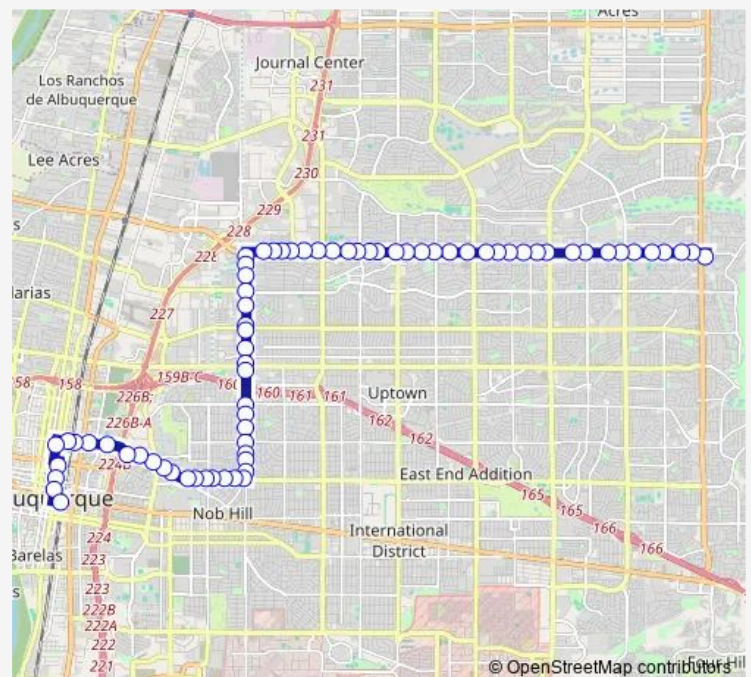

Thursday 05:36-20:56

Friday 05:36-20:56

Saturday 07:26-18:55

Sunday 08:29-17:09

Route info

Direction: Spanish Bit @ Montgomery (P-n-R)

Stops: 71

Trip Duration: 0 hour 47 min

Sunday 08:30-17:10

Route info

Direction: A.T.C. (Bay G)

Stops: 66

Trip Duration: 0 hour 54 min

Carlisle @ Indian School

Carlisle @ Menaul

Carlisle @ Menaul