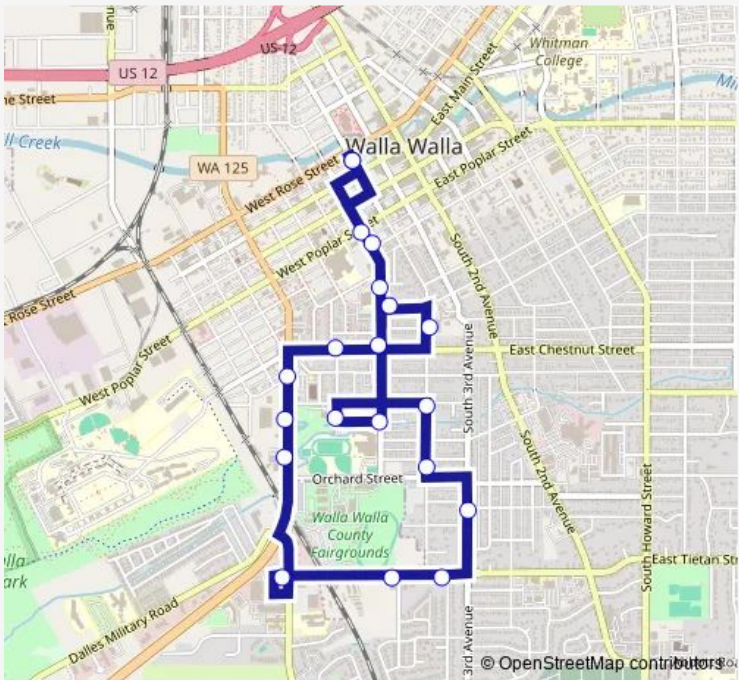

## Bus 5 Fairgrounds

[Go to website](#)

**Direction**  
 Walla Walla Transit Center — Walla Walla Transit Center  
 20 stops  
[Open route schedule](#)

- Walla Walla Transit Center
- 5th & Poplar
- Chase & Stahl
- Chase & Chestnut
- Chestnut & Sprague
- 9th Ave & Emma
- Super 1 Foods
- 9th & Orchard
- Plaza
- Tietan & Stevens
- Tietan & Sunset
- 3rd & Yakima
- 4th & Willard
- 4th Ave & Malcolm
- Senior Center
- Harrison & Chase
- Lincoln High School
- Chase & Eagan
- 5th & Birch
- Walla Walla Transit Center

Route schedule  
 Walla Walla Transit Center — Walla Walla Transit Center

Monday	06:15-17:20
Tuesday	06:15-17:20
Wednesday	06:15-17:20
Thursday	06:15-17:20
Friday	06:15-17:20
Saturday	—
Sunday	—

Route info  
 Direction: Walla Walla Transit Center  
 Stops: 20  
 Trip Duration: 0 hour 25 min

5 — Fairgrounds BusMaps

5 Bus time schedules and route maps are available in an offline PDF at [busmaps.com](https://busmaps.com). Use the [busmaps.com](https://busmaps.com) website to see live bus times, train schedule or subway schedule, and step-by-step directions for all public transit in Walla Walla

The schedule is provided in the local timezone. Times with "(+1)" indicate departures on the next day.

PDF file created on 2025-01-31

2024 BusMaps.com - All Rights Reserved