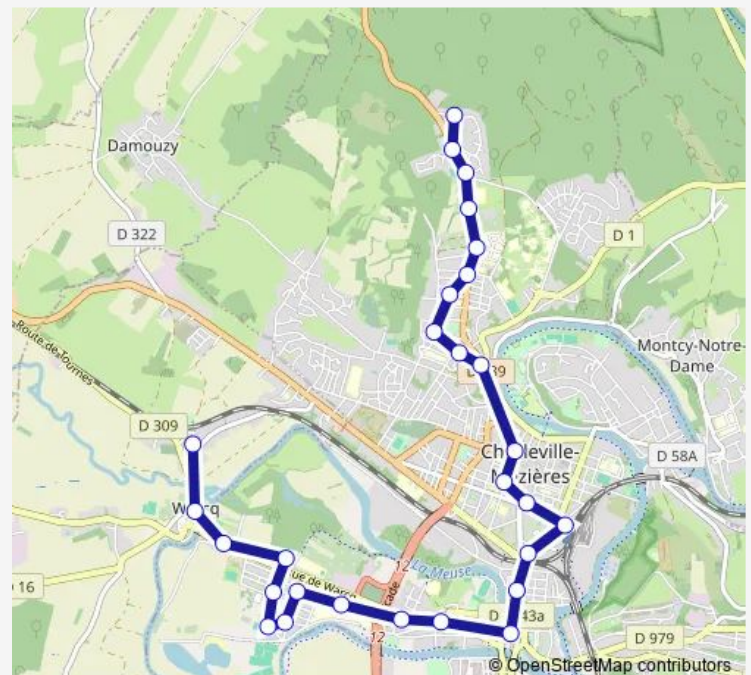

La Warenne

Léon Dehuz

Scamaroni

Route schedule

Grande Terre — CRS 23

Monday 13:02

Tuesday 13:02

Wednesday 13:02

Thursday 13:02

Friday 13:02

Saturday 13:02

Sunday —

Route info

Direction: Grande Terre

Stops: 22

Trip Duration: 0 hour 34 min

5 — La Havetière / Warcq Bertholet

Direction

Les Granges Bertholet — Grande Terre

25 stops

[Open route schedule](#)

Les Granges Bertholet

Warcq

CRS 23

Thursday 05:35-20:00

Friday 05:35-20:00

Saturday 05:35-20:00

Sunday —

Route info

Direction: La Havetière

Stops: 25

Trip Duration: 0 hour 44 min