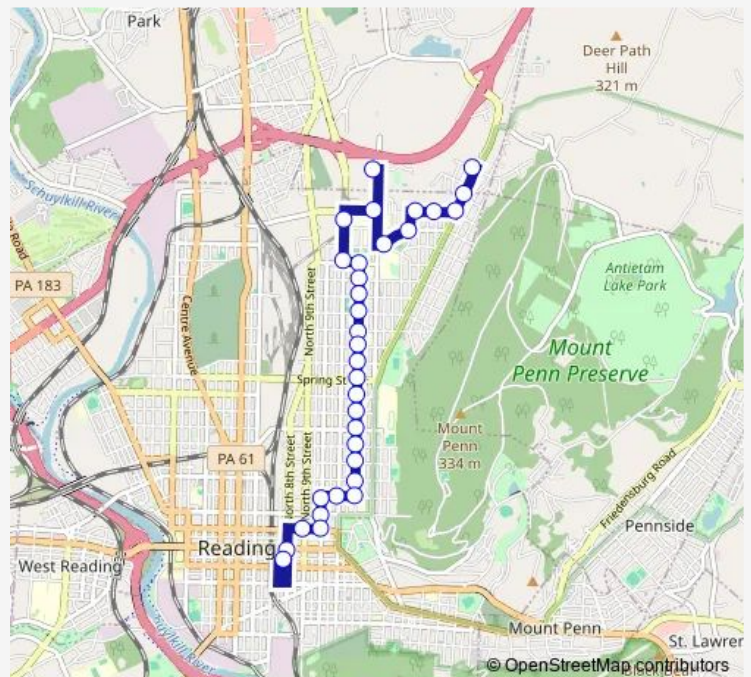

### Direction

undefined — undefined

0 stops

[Open route schedule](#)

### Route schedule

undefined — undefined

Monday 06:51

Tuesday 06:51

Wednesday 06:51

Thursday 06:51

Friday 06:51

Saturday 06:06

### Route info

Direction:

Stops: 0

Trip Duration: — min

## Direction

Barta Transportation Center — Reservoir Rd. & Hampdn Blvd. Near Side Eb

29 stops

[Open route schedule](#)

Barta Transportation Center

9th St. & Penn St. Nearside-Nb

10th St. & Penn St. Farside Eb