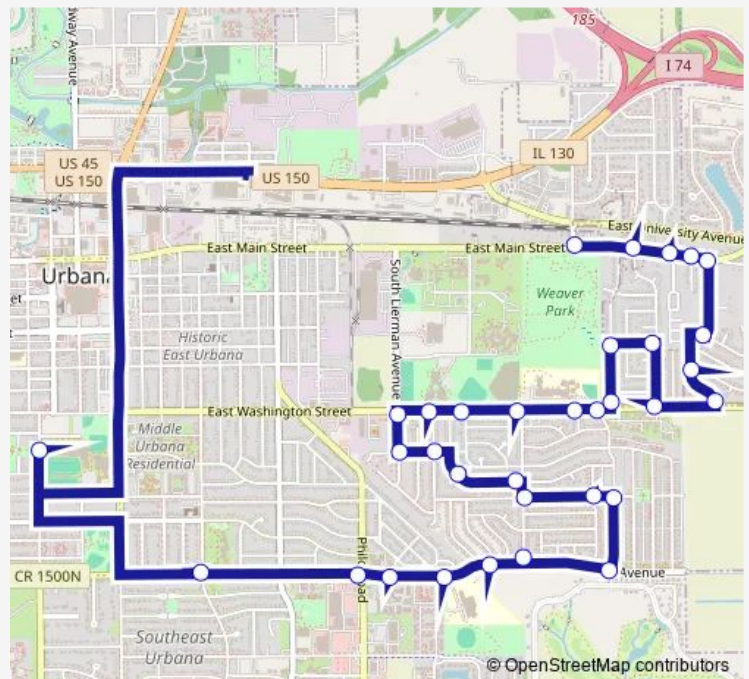

Bus 5 Green Alternate

[Go to website](#)

Direction
 Main & Smith (South Side) — Urbana High School
 19 stops
[Open route schedule](#)

- Main & Smith (South Side)
- Main & Scottswood (SW Corner)
- Main & Dewey (SW Corner)
- Main & Brady (SW Far Side)
- Brady & High (NW Corner)
- Macarthur & California (NW Corner)
- Washington & Macarthur (NW Corner)
- Washington & Scottswood (NE Far Side)
- Scottswood & Illinois (SE Corner)
- Dodson & Illinois (NE Corner)
- Dodson & Washington (NW Corner)
- Washington & Timothy Tr. (North Side)
- Washington & Kinch (North Side)
- Michigan & Kinch (NW Corner)
- Michigan & Greenridge (SW Corner)
- Michigan & Smith (SW Corner)
- Florida & Smith (NW Corner)
- Florida & Kinch (NE Corner)
- Urbana High School

Route schedule

Main & Smith (South Side) — Urbana High School

| | |
|-----------|-------|
| Monday | 07:29 |
| Tuesday | 07:29 |
| Wednesday | 07:29 |
| Thursday | 07:29 |
| Friday | 07:29 |
| Saturday | — |
| Sunday | — |

Route info

Direction: Main & Smith (South Side)

Stops: 19

Trip Duration: 0 hour 19 min

5 — Green Alternate

Direction

Vine & Washington (NW Corner) — Main & Smith (NE Corner)

35 stops

[Open route schedule](#)

Vine & Washington (NW Corner)

Urbana Middle School

Penn & Vine (NW Corner)

Florida & Anderson (SW Corner)

Florida & Philo (SW Corner)

Florida & Adams (SW Corner)

Florida at Thomas Paine (South Side)