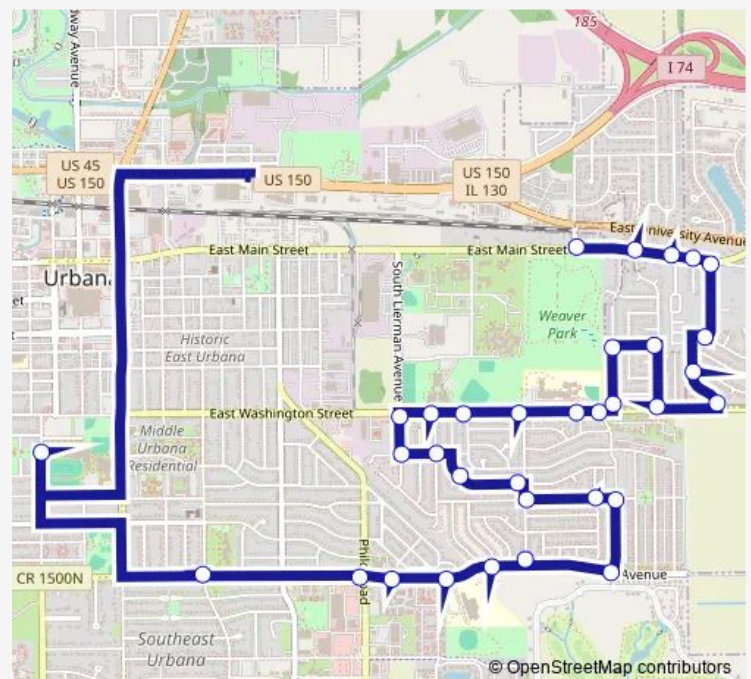

Florida & Smith (NW Corner)

Florida & Kinch (NE Corner)

Urbana High School

Route schedule

Main & Smith (South Side) — Urbana High School

Monday 07:29

Tuesday 07:29

Wednesday 07:29

Thursday 07:29

Friday 07:29

Saturday —

Sunday —

Route info

Direction: Main & Smith (South Side)

Stops: 19

Trip Duration: 0 hour 19 min

5 — Green Alternate

BusMaps

Direction

Vine & Washington (NW Corner) — Main & Smith (NE Corner)

35 stops

[Open route schedule](#)

Vine & Washington (NW Corner)

Urbana Middle School

Penn & Vine (NW Corner)

Florida & Anderson (SW Corner)

Florida & Philo (SW Corner)

Florida & Adams (SW Corner)

Florida at Thomas Paine (South Side)

Florida & Curtiss (SW Corner)

Florida & Kinch (NE Far Side)