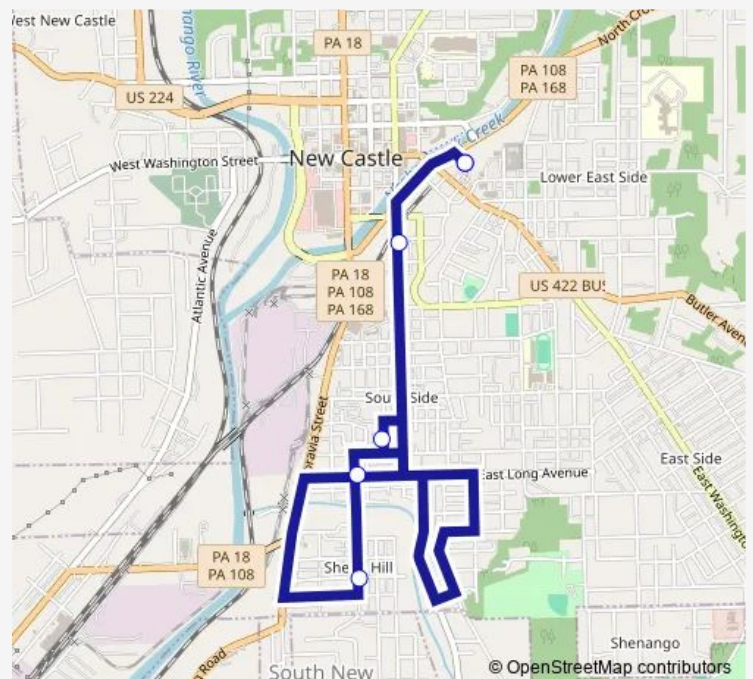

Bus 5 Southside / Moravia St.

[Go to website](#)

Direction

Transfer Center — Transfer Center

6 stops

[Open route schedule](#)

Transfer Center

Vista South Apartments

Long Ave & S. Jefferson

S Jefferson St & E Miller Ave

S Mill St. & White St

Transfer Center

Route schedule

Transfer Center — Transfer Center

Monday 06:15-17:45

Tuesday 06:15-17:45

Wednesday 06:15-17:45

Thursday 06:15-17:45

Friday 06:15-17:45

Saturday 09:45-17:15

Sunday —

Route info

Direction: Transfer Center

Stops: 6

Trip Duration: 0 hour 22 min

5 — Southside / Moravia St.

5 Bus time schedules and route maps are available in an offline PDF at busmaps.com. Use the busmaps.com website to see live bus times, train schedule or subway schedule, and step-by-step directions for all public transit in New Castle