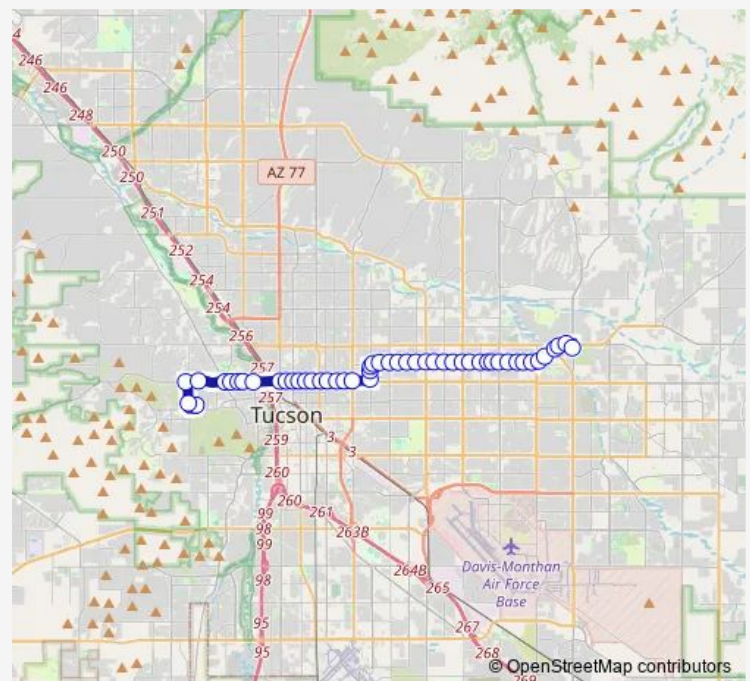

Pima/Alvernon (Nw)

Pima/Dodge (Nw)

Pima/Palo Verde (Nw)

Route schedule

Sabino Canyon/Tanque Verde (Se) — Pima College West Campus (Inside)

Monday 05:38-18:38

Tuesday 05:38-18:38

Wednesday 05:38-18:38

Thursday 05:38-18:38

Friday 05:38-18:38

Saturday 06:15-18:15

Sunday 07:15-18:15

Route info

Direction: Sabino Canyon/Tanque Verde (Se)

Stops: 49

Trip Duration: 0 hour 46 min

5 — Pima/West Speedway

Pima/Howard (Nw)

Elm/Country Club (Nw)

Elm/Treat (Nw)

Tucson Bl/Elm (Sw)

Tucson Bl/Drachman (Sw)

Tucson Bl/Speedway (Nw)

Speedway/Plumer (Nw)

Speedway/Campbell (Nw)

Speedway/Warren Underpass (Nw)

Speedway/Highland Underpass (Nw)

Speedway/Olive Underpass (Ne)

Speedway/Euclid (Nw)

Speedway/2nd Av (Nw)

Speedway/4th Av (Nw)

Speedway/6th Av (Ne)