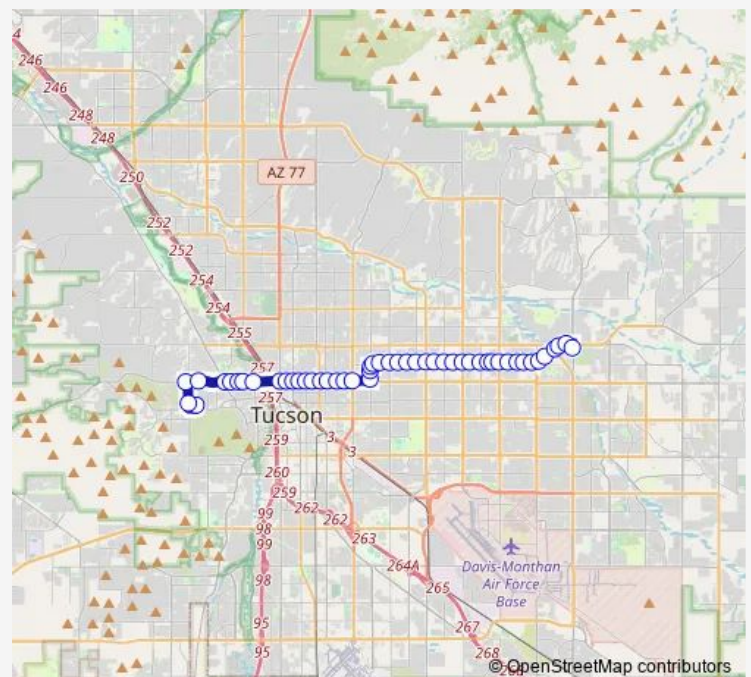

Pima/Dodge (Nw)

Pima/Palo Verde (Nw)

### Route schedule

Sabino Canyon/Tanque Verde (Se) — Pima College West Campus (Inside)

Monday 05:38-18:38

Tuesday 05:38-18:38

Wednesday 05:38-18:38

Thursday 05:38-18:38

Friday 05:38-18:38

Saturday 06:55-18:55

### Route info

Direction: Sabino Canyon/Tanque Verde (Se)

Stops: 49

Trip Duration: 0 hour 50 min

5 — Pima/West Speedway

Pima/Howard (Nw)

Elm/Country Club (Nw)

Elm/Treat (Nw)