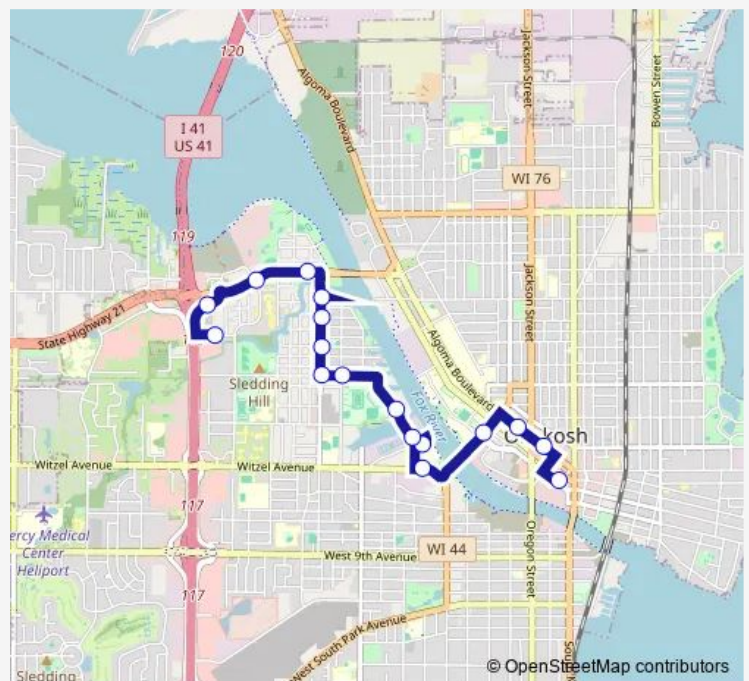

### Direction

Downtown Transit Center — West Transfer Point - Robin Ave

17 stops

[Open route schedule](#)

- Downtown Transit Center
- 240 Algoma Blvd.
- Algoma Blvd. & Dawes St.
- WI Trunk 44 & Pearl Ave
- Fox Valley Technical College
- Oshkosh Senior Center
- 234 N. Campbell Rd
- 450 N. Campbell Rd
- Taft Ave & Josslyn St
- Taft Ave & Sawyer St
- Sawyer St & Coolidge Ave
- Sawyer St & Arthur Ave
- Sawyer St & Fillmore Ave
- Oshkosh Ave. & Fox St.
- Oshkosh Ave. & Westfield St.
- 1159 N Koeller St.
- West Transfer Point - Robin Ave

### Route schedule

Downtown Transit Center — West Transfer Point - Robin Ave

Monday	06:30-18:00
Tuesday	06:30-18:00
Wednesday	06:30-18:00
Thursday	06:30-18:00
Friday	06:30-18:00
Saturday	06:30-18:00
Sunday	—

### Route info

Direction: Downtown Transit Center

Stops: 17

Trip Duration: 0 hour 15 min

5 — Sawyer/Taft

**Direction**

West Transfer Point - Robin Ave — Downtown Transit Center

11 stops

[Open route schedule](#)

West Transfer Point - Robin Ave

Taft Ave &amp; N Westfield St

Taft Ave &amp; N Eagle St

Taft Ave &amp; N Sawyer St

317 N Sawyer St

155 N Sawyer

Witzel Ave &amp; Knapp St