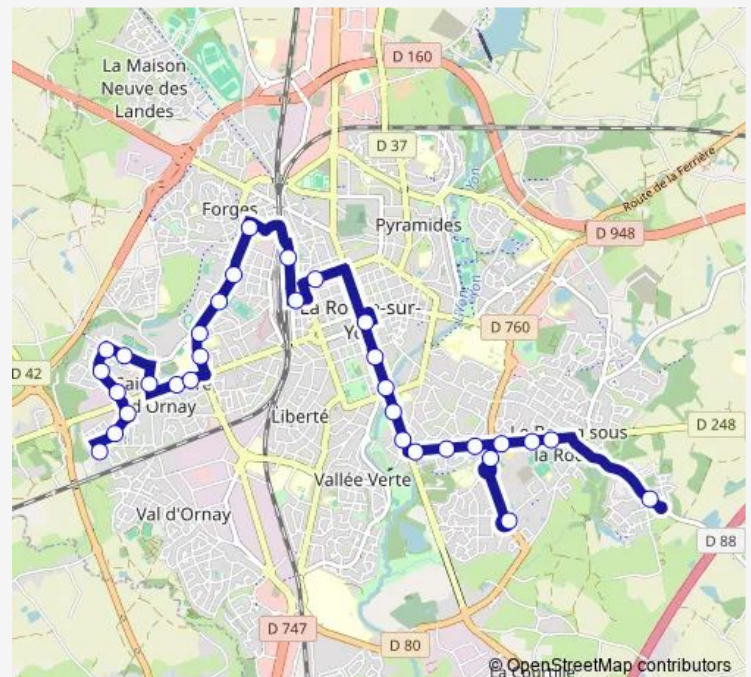

Napoléon Hippopotame

Préfecture

Rousseau

Route schedule

Val d'Amboise — Marronnière

Monday 06:04-20:11

Tuesday 06:04-20:11

Wednesday 06:04-20:11

Thursday 06:04-20:11

Friday 06:04-20:11

Saturday 07:16-20:11

Sunday —

Route info

Direction: Val d'Amboise

Stops: 32

Trip Duration: 0 hour 48 min

5 — Val d'Amboise - Marronnière

Pont Boileau

Vigne aux Roses

Lune

Durand

Cacérés

Léon Martin

Richelieu

Saturday 07:24-20:22

Sunday —

Route info

Direction: Marronnière

Stops: 33

Trip Duration: 0 hour 48 min

Mairie de St André

Raynal