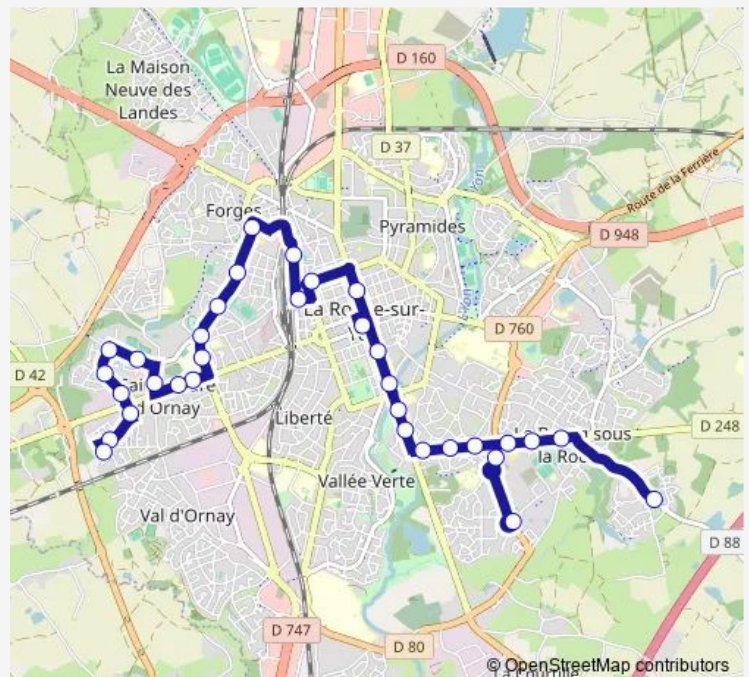

Napoléon Hippopotame

Préfecture

Rousseau

Route schedule

Val d'Amboise — Marronnière

Monday 06:04-20:11

Tuesday 06:04-20:11

Wednesday 06:04-20:11

Thursday 06:04-20:11

Friday 06:04-20:11

Saturday 07:16-20:11

Sunday —

Route info

Direction: Val d'Amboise

Stops: 32

Trip Duration: 0 hour 44 min

5 — Val d'Amboise - Marronnière

Pont Boileau

Vigne aux Roses

Lune

Durand

Cacérés

Léon Martin

Richelieu

Saturday 07:24-20:22

Sunday —

Route info

Direction: Marronnière

Stops: 33

Trip Duration: 0 hour 43 min

Mairie de St André

Raynal