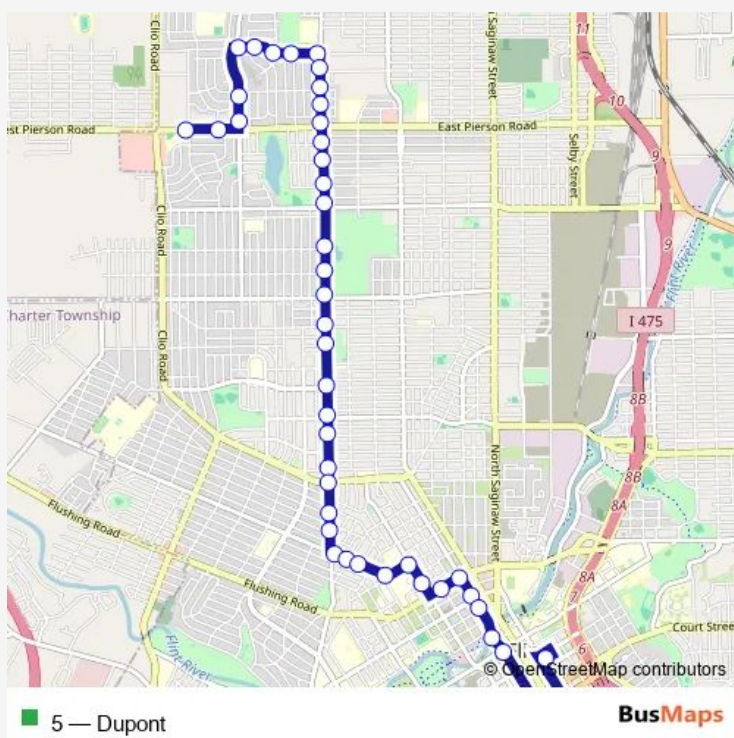

Bus 5 Dupont

[Go to website](#)

Direction
 BAY #1 MLK Transfer Center — EBD Pierson at Cloverlawn
 54 stops
[Open route schedule](#)

- BAY #1 MLK Transfer Center
- Harrison at E. 2nd St
- Harrison at Union
- University Ave at NBD ML King
- MLK at 5th
- 5th at Garland
- 5th at Mason
- Grand Traverse at 6th
- 8th at Grand Traverse
- Mackin at Patrick
- Mackin at Niagara
- Mackin at Caldwell
- Mackin at Dupont
- Dupont at Petrie
- Dupont at Begole
- Dupont at Welch
- Dupont at Grace
- Dupont at Josephine
- Dupont at Hamilton
- Dupont at Newall
- Dupont at Dayton

Route schedule

BAY #1 MLK Transfer Center — EBD Pierson at Cloverlawn

Monday	06:30-22:30
Tuesday	06:30-22:30
Wednesday	06:30-22:30
Thursday	06:30-22:30
Friday	06:30-22:30
Saturday	06:30-22:30
Sunday	09:30-18:30

Route info

Direction: BAY #1 MLK Transfer Center
 Stops: 54
 Trip Duration: 0 hour 25 min

Dupont at Rankin

Dupont at Dartmouth

Dupont at McClellan

Dupont at Pasadena

Dupont at Sonny

Dupont at Myrtle

Route info

Direction: EBD Pierson at Cloverlawn

Stops: 42

Trip Duration: 0 hour 25 min

Dupont at Odette

Dupont at Stockdale

Dupont at Welch

Dupont at Mallery