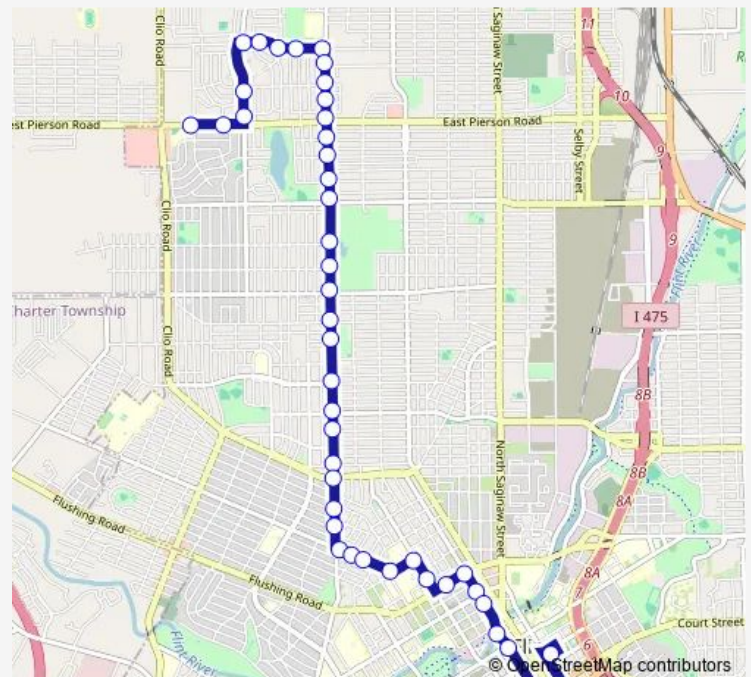

Dupont at Dayton

Route schedule

Bay#2 DUP Transfer Center — EBD Pierson at Cloverlawn

Monday 06:30-22:30

Tuesday 06:30-22:30

Wednesday 06:30-22:30

Thursday 06:30-22:30

Friday 06:30-22:30

Saturday 06:30-22:30

Sunday 09:30-18:30

Route info

Direction: Bay#2 DUP Transfer Center

Stops: 54

Trip Duration: 0 hour 25 min

5 — Dupont

Dupont at Rankin

Tuesday 06:30-22:50

Wednesday 06:30-22:50

Thursday 06:30-22:50

Friday 06:30-22:50

Saturday 07:00-22:50

Sunday 09:00-18:50

Route info

Direction: EBD Pierson at Cloverlawn

Stops: 42

Trip Duration: 0 hour 25 min

Dupont at Stockdale

Dupont at Welch

Dupont at Mallery

Dupont at Clement

Mackin at Dupont

Mackin at Caldwell