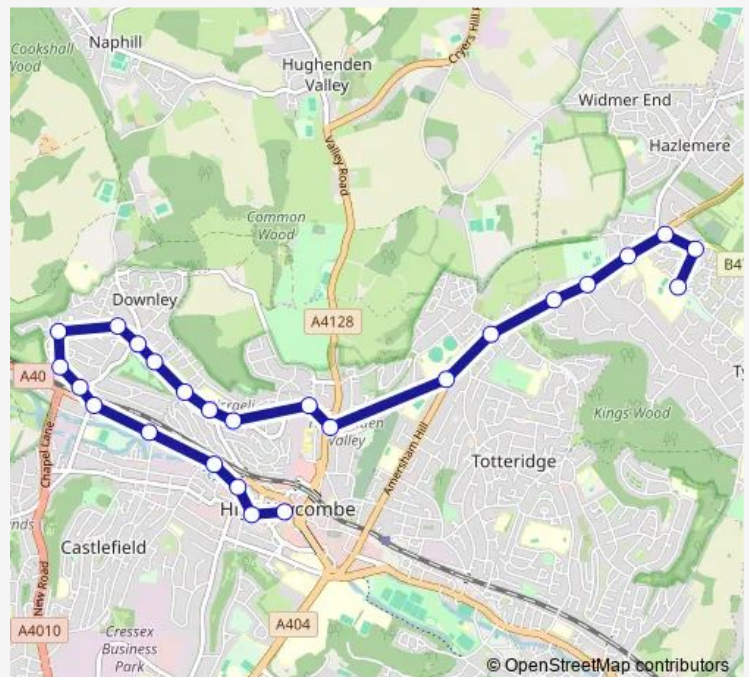

### Route schedule

High Wycombe Busstn — Sir William Ramsay School

Monday 07:34

Tuesday 07:34

Wednesday 07:34

Thursday 07:34

Friday 07:34

Saturday —

### Route info

Direction: High Wycombe Busstn

Stops: 25

Trip Duration: 0 hour 42 min

5 — Desborough Avenue - Sir William Ramsay School

Holy Trinity Church

Crossroads

Rose Avenue