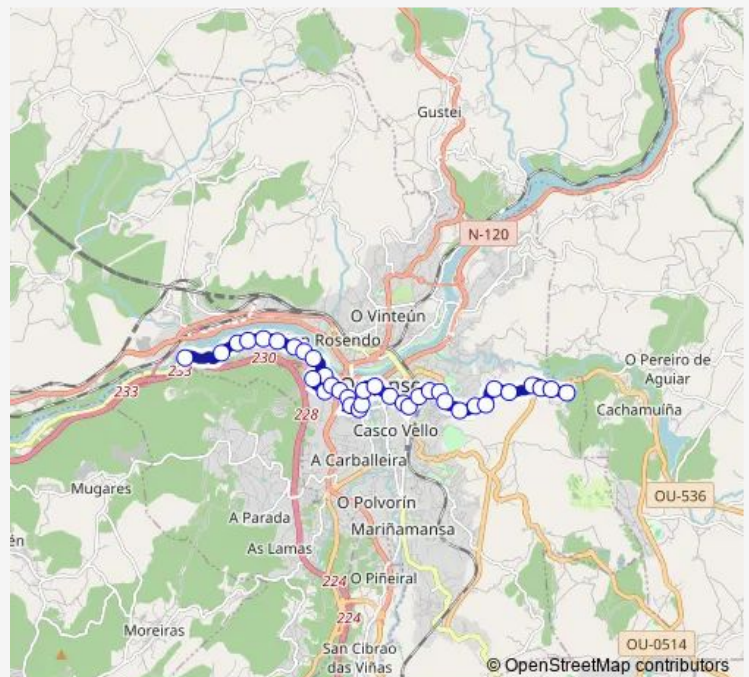

Thursday 07:30-20:50

Friday 07:30-20:50

Saturday 07:30-20:50

Sunday 11:30-20:50

Route info

Direction: Outariz

Stops: 37

Trip Duration: 0 hour 35 min