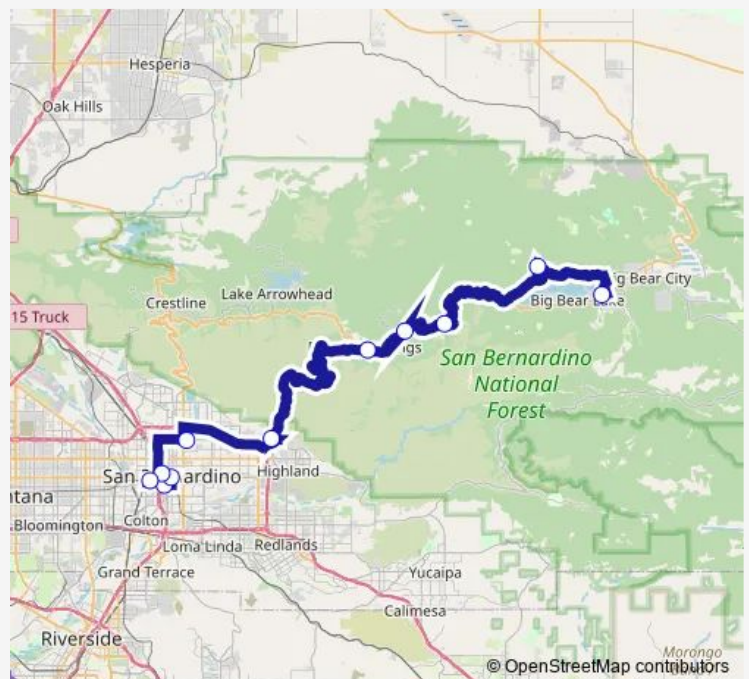

Bus 5 Off the Mountain Big Bear Valley - Running Springs - San Bernardino

[Go to website](#)

Direction

Rialto & F St. (Transit Center) — Mountain Transit Transfer Point at Fox Farm Road

11 stops

[Open route schedule](#)

Monday 10:15-14:05

Tuesday —

Wednesday —

Thursday —

Friday 10:15-14:05

Saturday —

Sunday —

Route info

Direction: Rialto & F St. (Transit Center)

Stops: 11

Trip Duration: 1 hour 35 min

Direction

Mountain Transit Transfer Point at Fox Farm Road —
Rialto & F St. (Transit Center)

10 stops

[Open route schedule](#)

4th St & Arrowhead Ave (SBD Court)

Rialto & F St. (Transit Center)

Route schedule

Mountain Transit Transfer Point at Fox Farm Road —
Rialto & F St. (Transit Center)

Monday 08:30-12:20

Tuesday —

Wednesday —

Thursday —