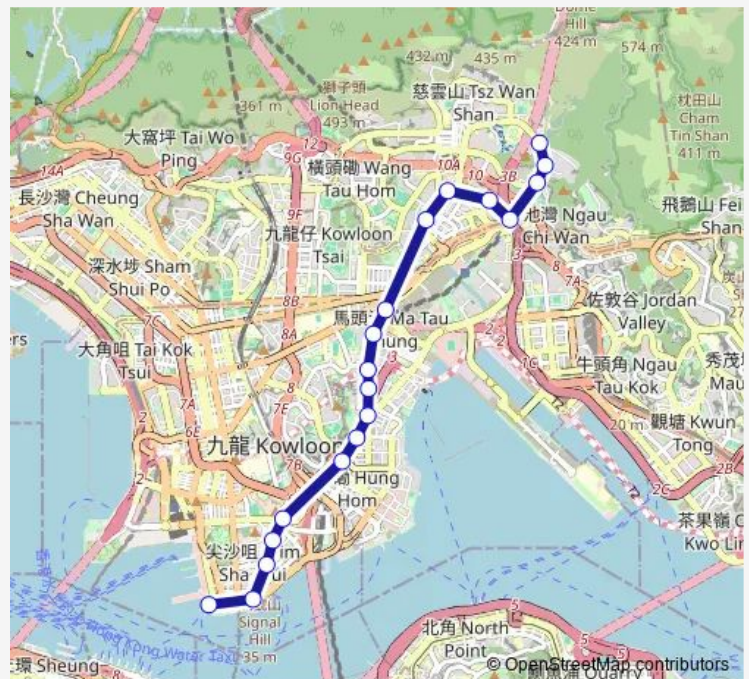

[Ctb] TO KWA WAN Market, MA TAU WAI Road[[Kmb+Ctb] TO KWA WAN Market/<Br>To KWA WAN Market, MA TAU WAI Road[[Kmb] TO KWA WAN Market

[Ctb] CHI Kiang Street Playground, MA TAU WAI Road[[Kmb+Ctb] CHI Kiang Street Playground/<Br>Chi Kiang Street Playground, MA TAU WAI Road[[Kmb] CHI Kiang Street Playground

[Ctb] PAK Kung Street, Chatham Road North[[Kmb] SAN LAU Street

**Route schedule**

[Kmb] FU Shan Estate BUS Terminus — [Ctb] Tsim SHA Tsui (Star Ferry)[[Kmb] Star Ferry

Monday	05:30-21:30
Tuesday	05:30-21:30
Wednesday	05:30-21:30
Thursday	05:30-21:30
Friday	05:30-21:30
Saturday	05:30-21:30
Sunday	05:30-20:40

**Route info**

Direction: [Kmb] FU Shan Estate BUS Terminus

Stops: 19

Trip Duration: 0 hour 38 min

■ 5 — FU Shan Estate - Star Ferry

[Ctb] Ping CHI Street, Chatham Road North[[Kmb+Ctb]  
Ping CHI Street Hung HOM/<Br>Ping CHI Street,  
Chatham Road North[[Kmb] Ping CHI Street Hung Hom