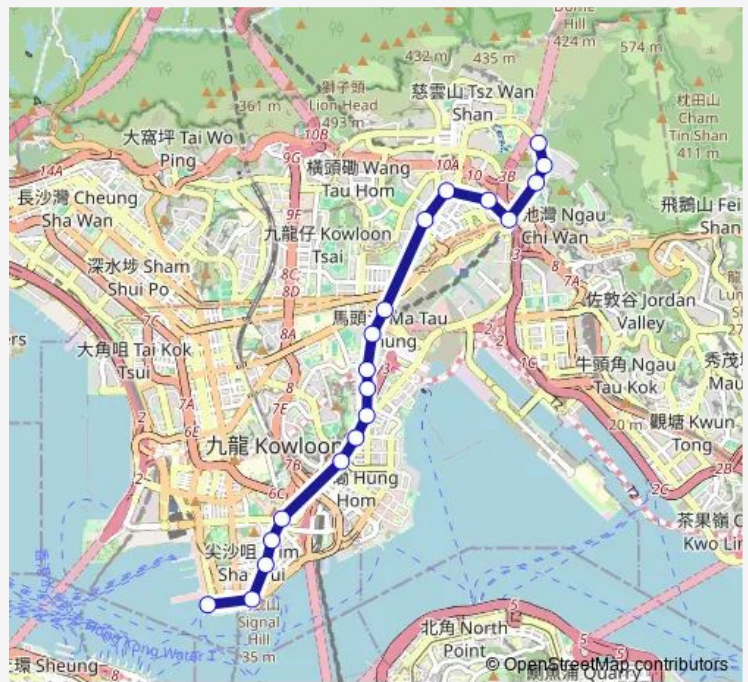

[Ctb] TO KWA WAN Market, MA TAU WAI Road[[Kmb+Ctb] TO KWA WAN Market/
To KWA WAN Market, MA TAU WAI Road[[Kmb] TO KWA WAN Market

[Ctb] CHI Kiang Street Playground, MA TAU WAI Road[[Kmb+Ctb] CHI Kiang Street Playground/
Chi Kiang Street Playground, MA TAU WAI Road[[Kmb] CHI Kiang Street Playground

[Ctb] PAK Kung Street, Chatham Road North[[Kmb] SAN LAU Street

Route schedule

[Kmb] FU Shan Estate BUS Terminus — [Ctb] Tsim SHA Tsui (Star Ferry)[[Kmb] Star Ferry

Monday	05:30-21:30
Tuesday	05:30-21:30
Wednesday	05:30-21:30
Thursday	05:30-21:30
Friday	05:30-21:30
Saturday	05:30-21:30
Sunday	05:30-20:40

Route info

Direction: [Kmb] FU Shan Estate BUS Terminus

Stops: 19

Trip Duration: 0 hour 38 min

■ 5 — FU Shan Estate - Star Ferry

[Ctb] Ping CHI Street, Chatham Road North[[Kmb+Ctb]
Ping CHI Street Hung HOM/
Ping CHI Street,
Chatham Road North[[Kmb] Ping CHI Street Hung Hom