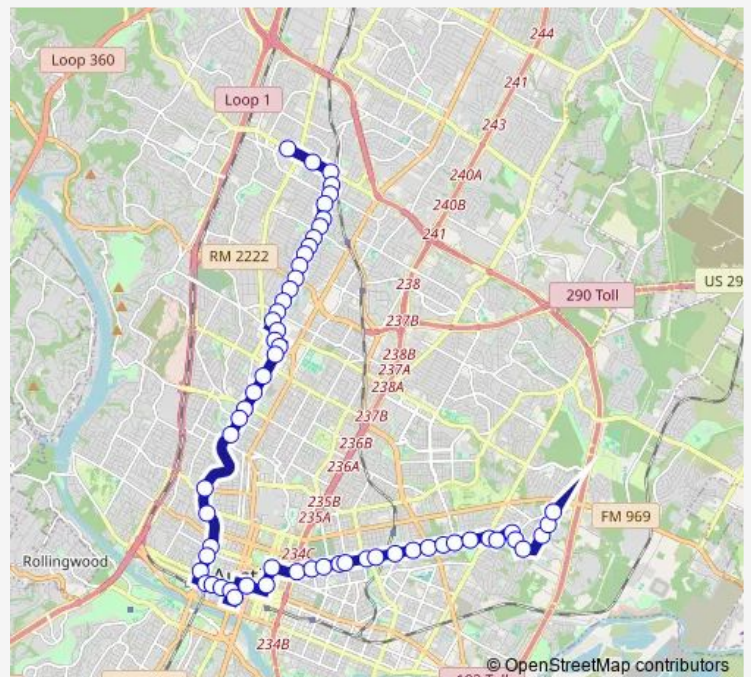

### Direction

Tannehill/Webberville — 2535 Anderson/Northcross

61 stops

[Open route schedule](#)

Tannehill/Webberville

4338 Tannehill/Webberville

4100 Tannehill/Samuel Huston

Jackie Robinson/Delano

### Route schedule

Tannehill/Webberville — 2535 Anderson/Northcross

Monday 04:35-22:29

Tuesday 04:35-22:23

Wednesday 04:35-22:23

Thursday 04:35-22:23

Friday 04:35-22:23

Saturday 05:52-22:29

### Route info

Direction: Tannehill/Webberville

Stops: 61

Trip Duration: 1 hour 18 min

San Jacinto/11th

104 8th/Congress

216 8th/Lavaca

Guadalupe/4th

## Route info

Direction: 2535 Anderson/Northcross

Stops: 60

Trip Duration: 1 hour 6 min

3004 Lamar/30th Half

2400 Lamar/24th

1900 Lamar/Martin Luther King

1200 Lamar/12th